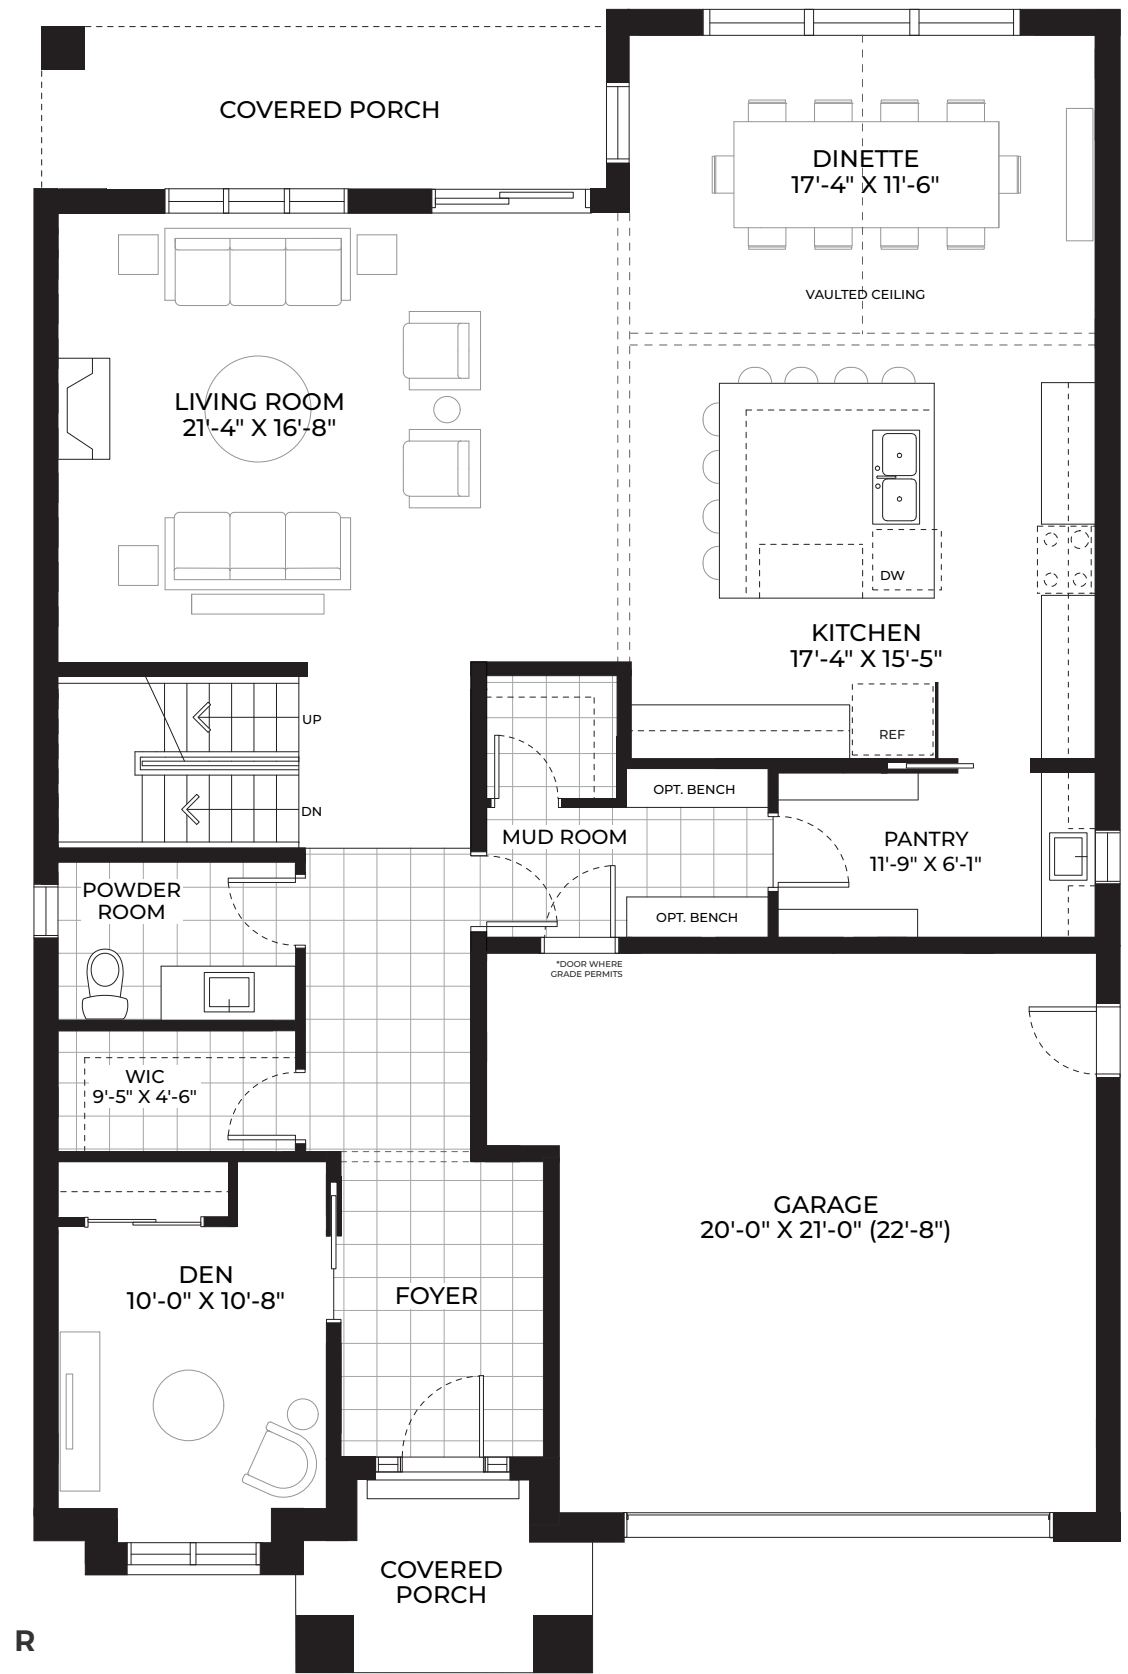

Laurel

3,620 Sq.Ft. | Two-Storey

THE RESIDENCES AT
WATERSHORE

THE RESIDENCES AT WATERSHORE