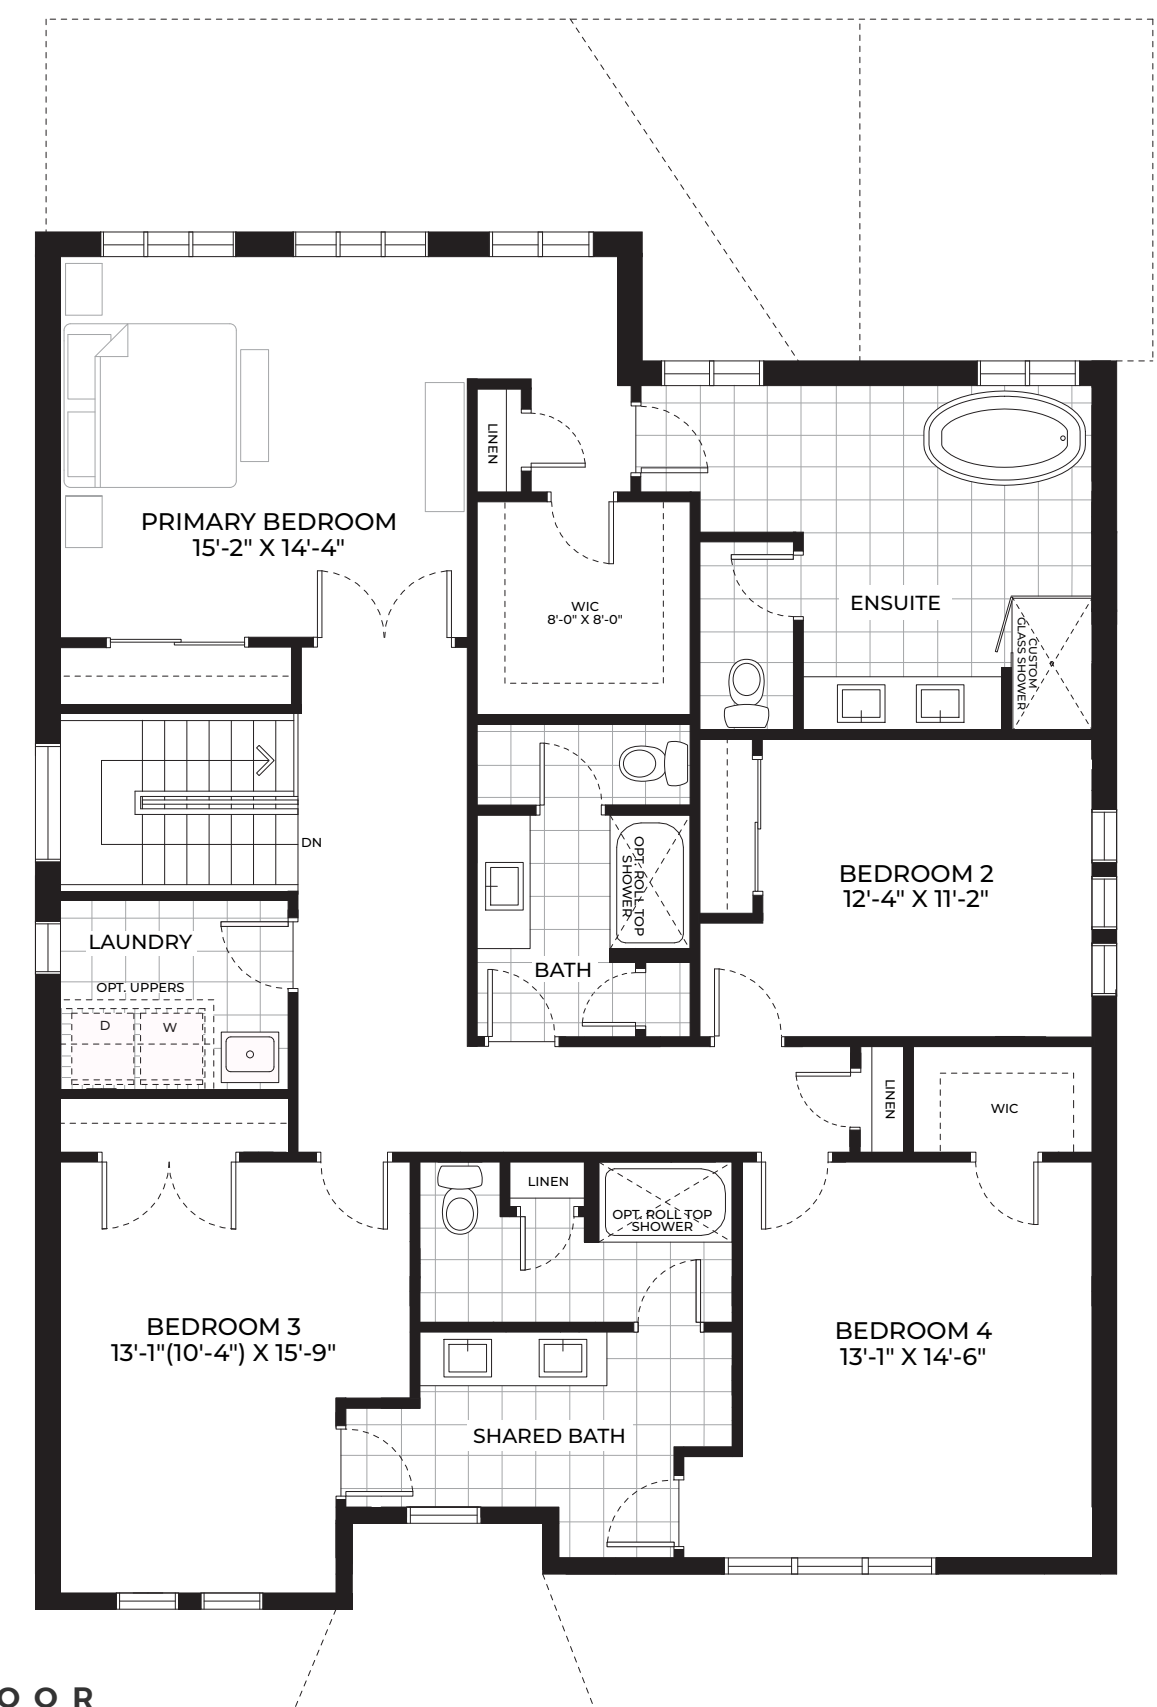

Laurel

3,620 Sq.Ft. | Two-Storey

THE RESIDENCES AT
WATERSHORE

THE RESIDENCES AT WATERSHORE