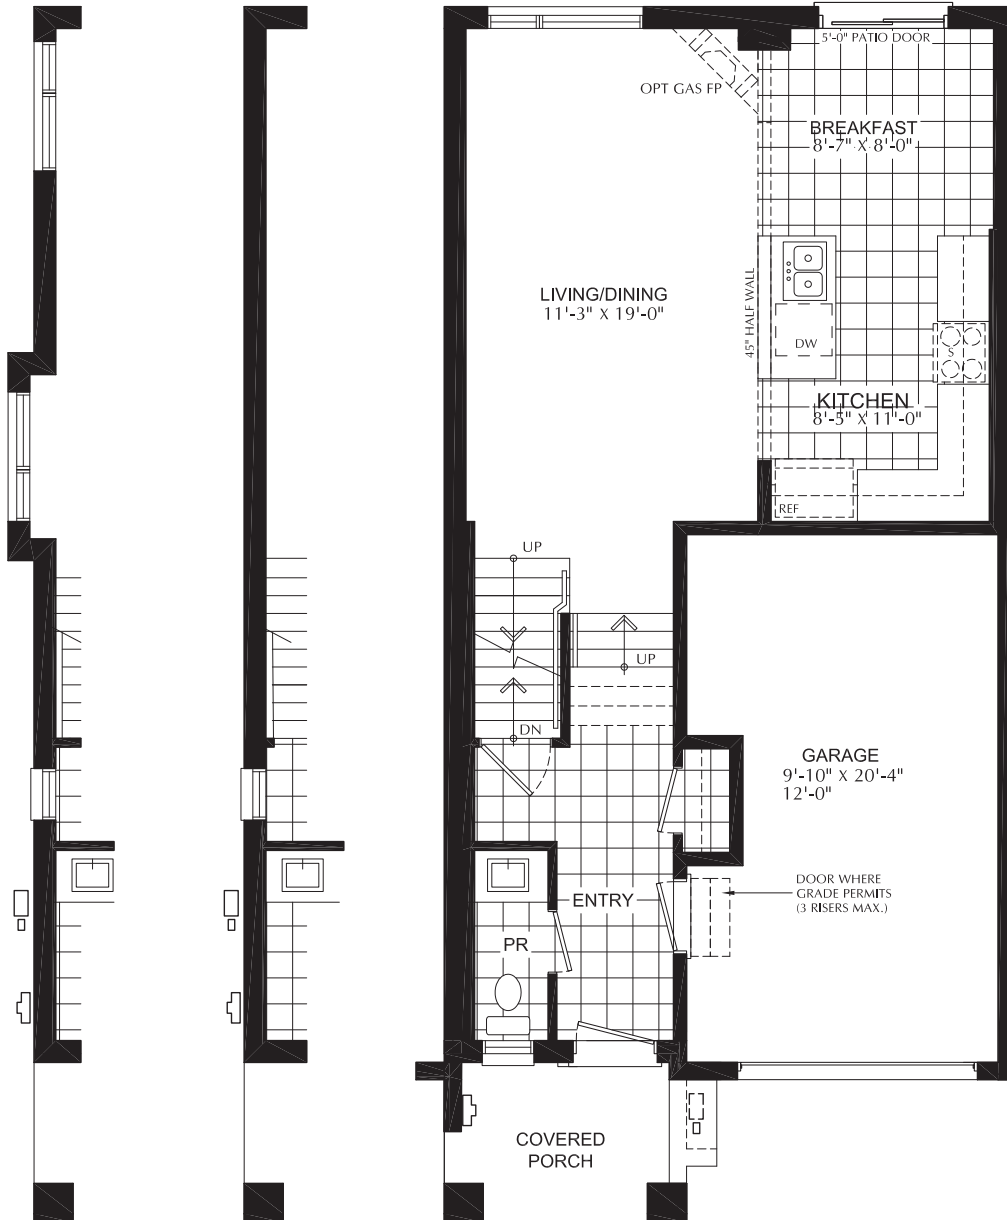

# THE GILBERT TWO STOREY TOWN

1,472 SQ. FT.

CHEDOKE  
HEIGHTS

LIFE IN BALANCE

# THE GILBERT MAIN FLOOR

**AVAILABLE  
OPTION**

**ENHANCED  
END**

**END**

**MAIN FLOOR**

Interior 1,472 sq.ft. | End 1,472 sq.ft. | Enhanced 1,480 sq.ft.

# THE GILBERT SECOND FLOOR

## SECOND FLOOR