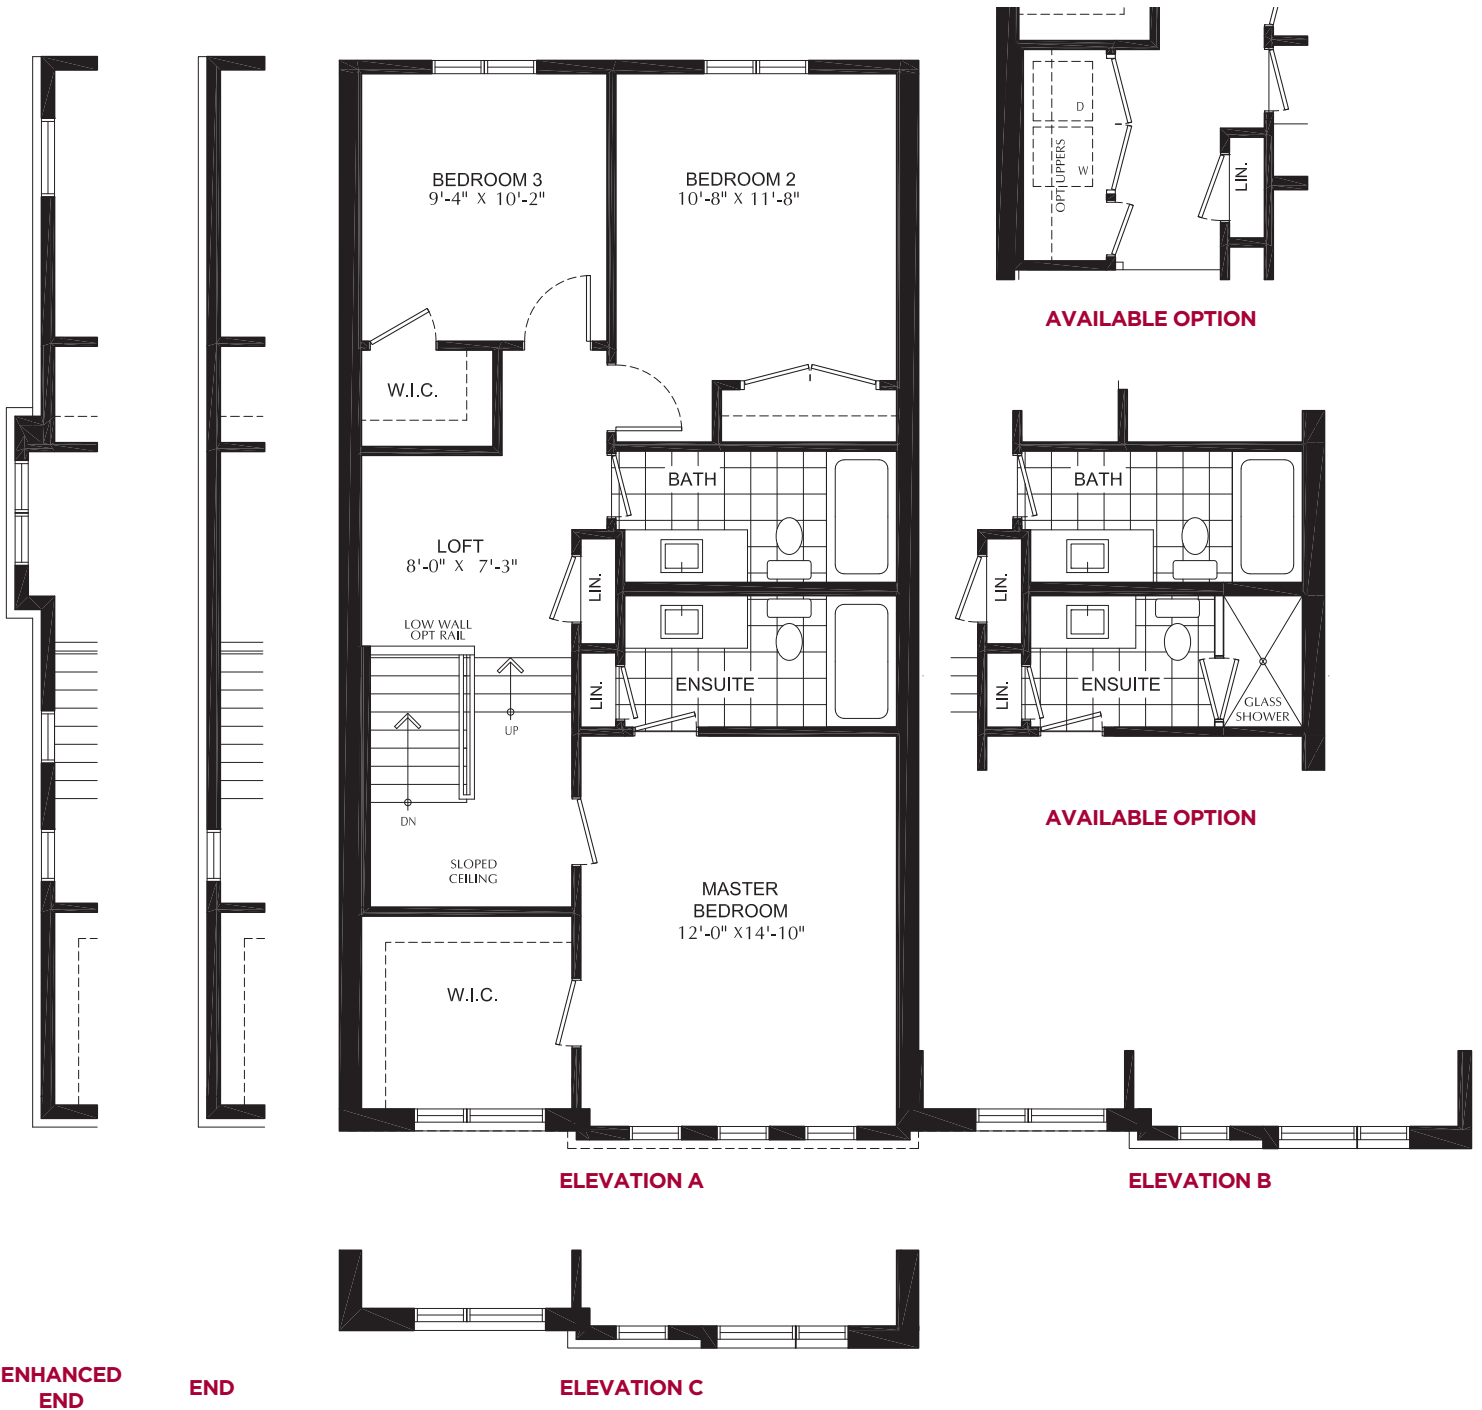

# THE GILBERT TWO STOREY TOWN

1,472 SQ. FT.

CHEDOKE  
HEIGHTS

LIFE IN BALANCE

# THE GILBERT MAIN FLOOR

**AVAILABLE  
OPTION**

**ENHANCED  
END**

**END**

**MAIN FLOOR**

Interior 1,472 sq.ft. | End 1,472 sq.ft. | Enhanced 1,480 sq.ft.

# THE GILBERT SECOND FLOOR

## SECOND FLOOR