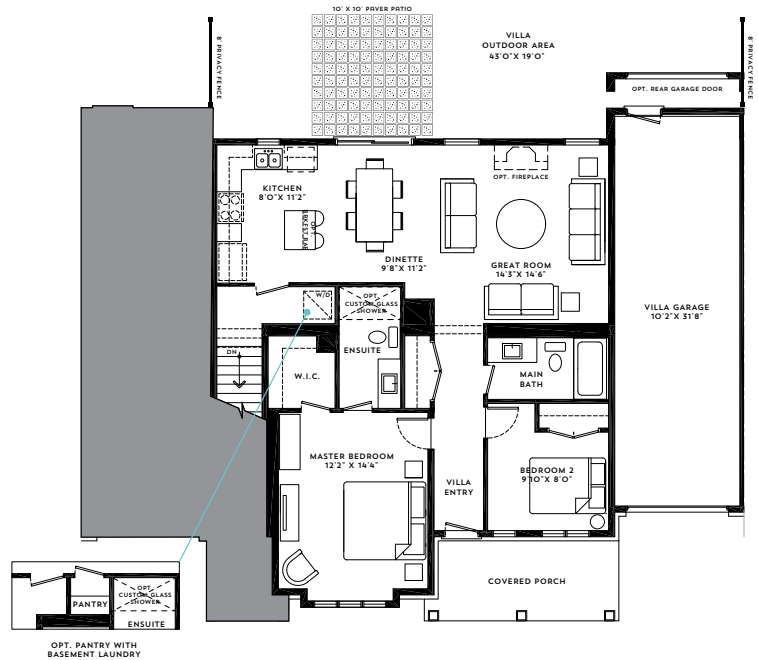

LOT 62

TERRACE VILLA TOWNHOME

2 BED - 2 BATH / 1,083 sq.ft.

the SHORES

 30 DAY CLOSE

\$599,990

INCLUDES OVER \$19,000 IN UPGRADES!

KITCHEN

- Pantry
- Spacious island bar
- Undermount sink
- Designer tile backsplash
- Stylish sink faucets
- Pots and pans drawers
- Extended height cabinets
- Pot lights
- Waterline rough-in for the fridge

BATHROOMS

- Elongated toilets
- Subway tiles in ensuite and main bathroom shower walls

LIVING ROOM/ BASEMENT

- Gas fireplace with mantel
- 2-piece basement rough-in

APPLIANCES INCLUDED

- Fridge • Stove • Dishwasher • Microwave • Washer/dryer