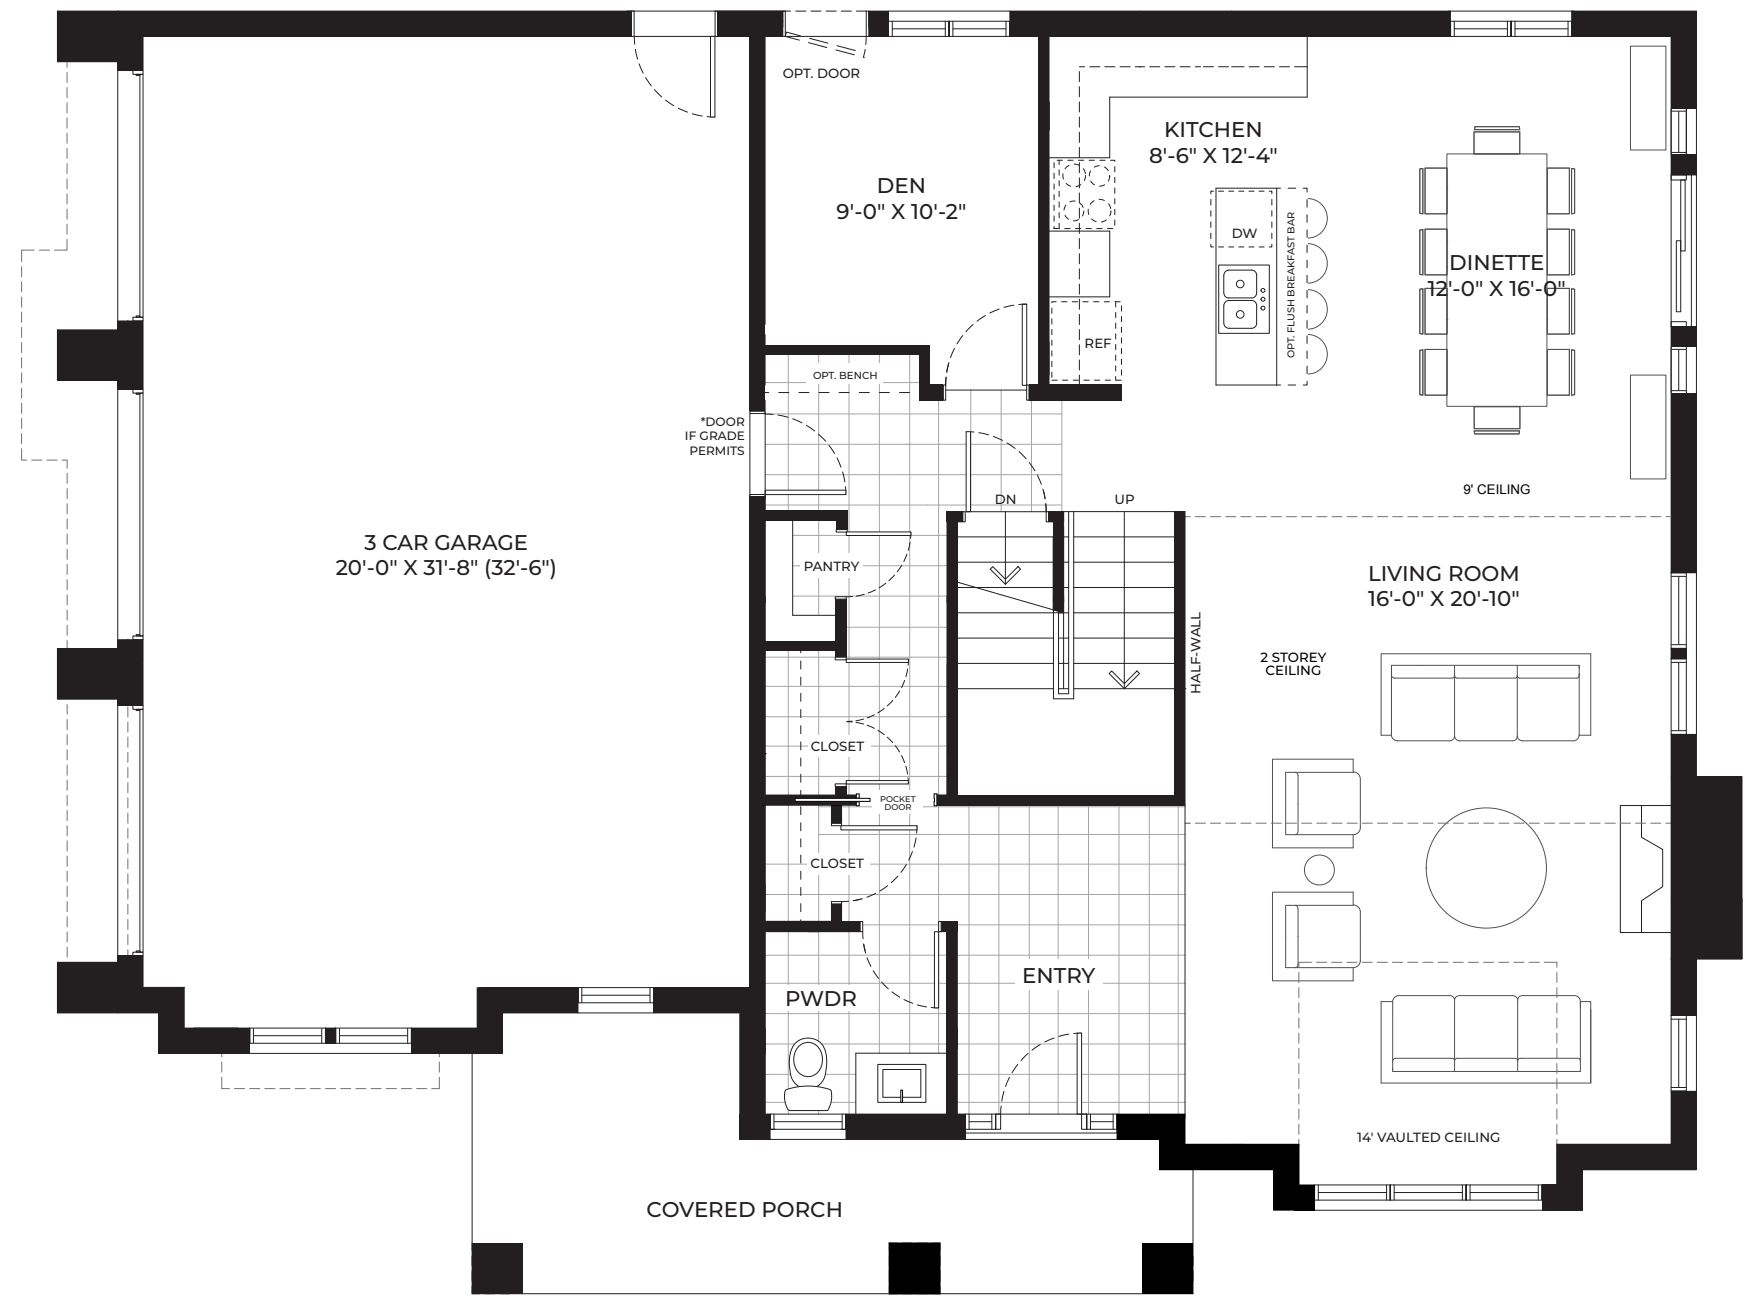

Port

Two-Storey | 2,706 Sq.Ft.

Port

2,706 Sq.Ft. | Two-Storey

THE RESIDENCES AT
WATERSHORE

THE RESIDENCES AT WATERSHORE

FIRST FLOOR

SECOND FLOOR

THE RESIDENCES AT
WATERSHORE