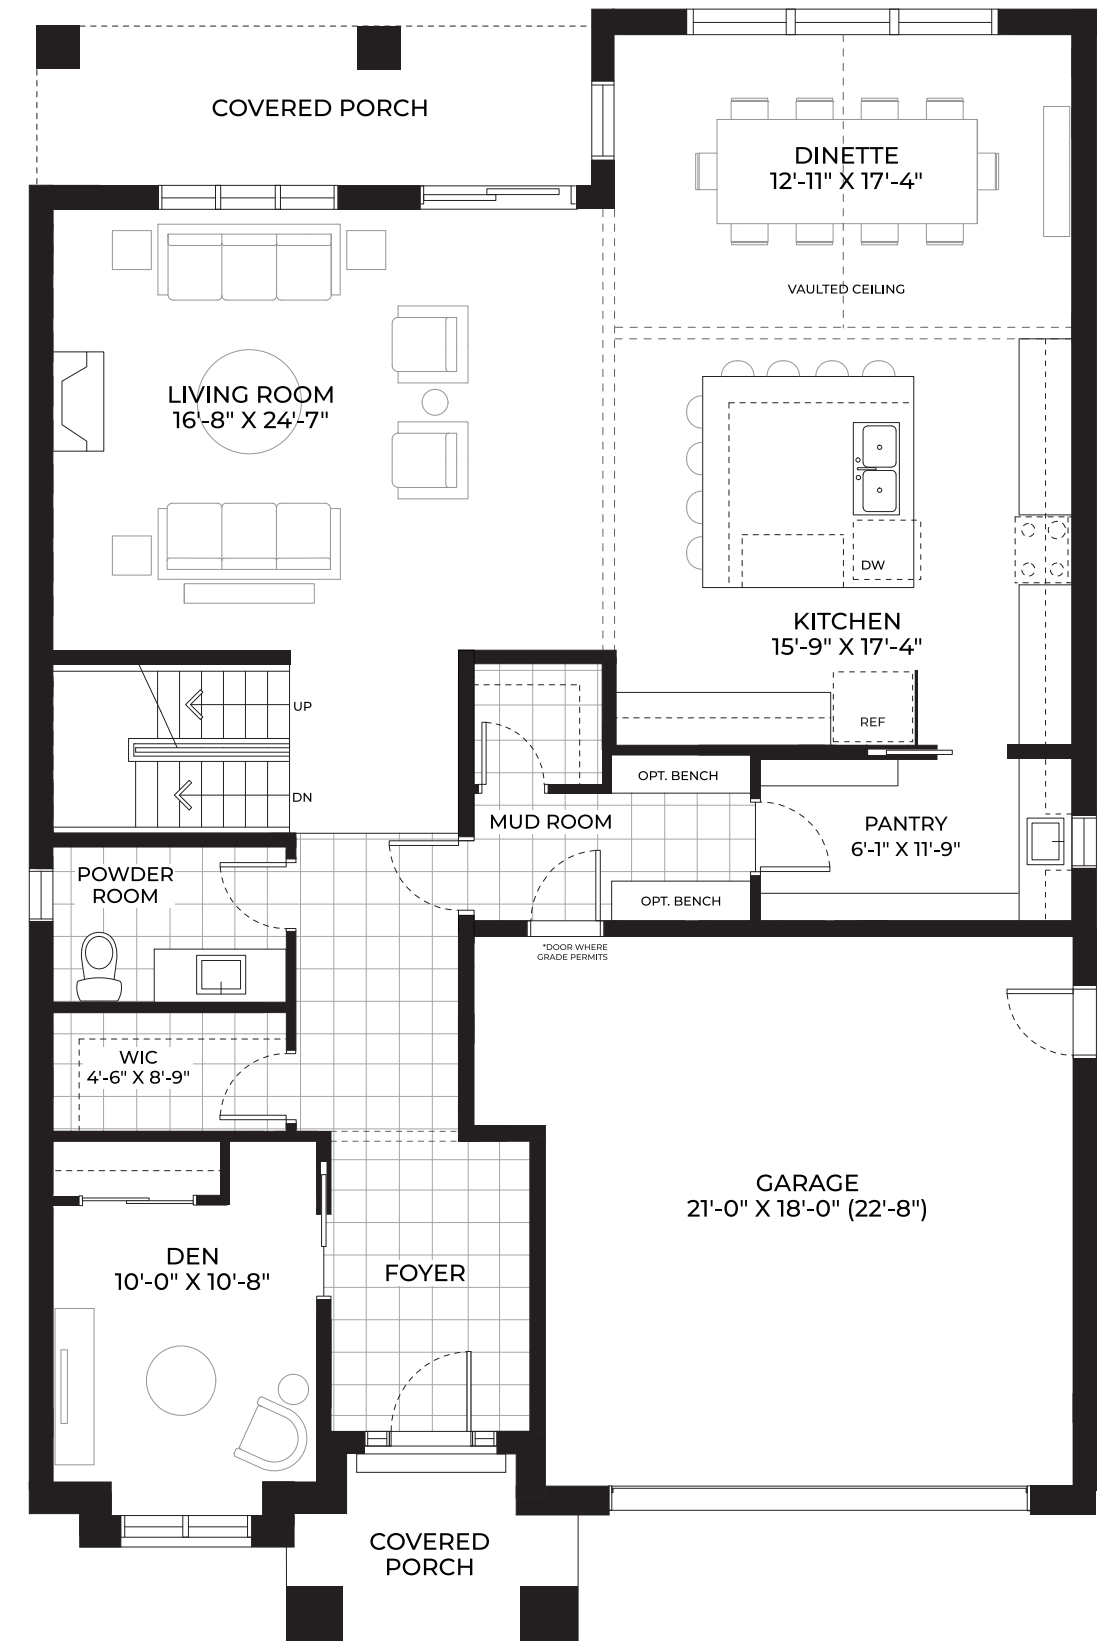

Laurel

3,510 Sq.Ft. | Two-Storey

THE RESIDENCES AT
WATERSHORE

THE RESIDENCES AT WATERSHORE