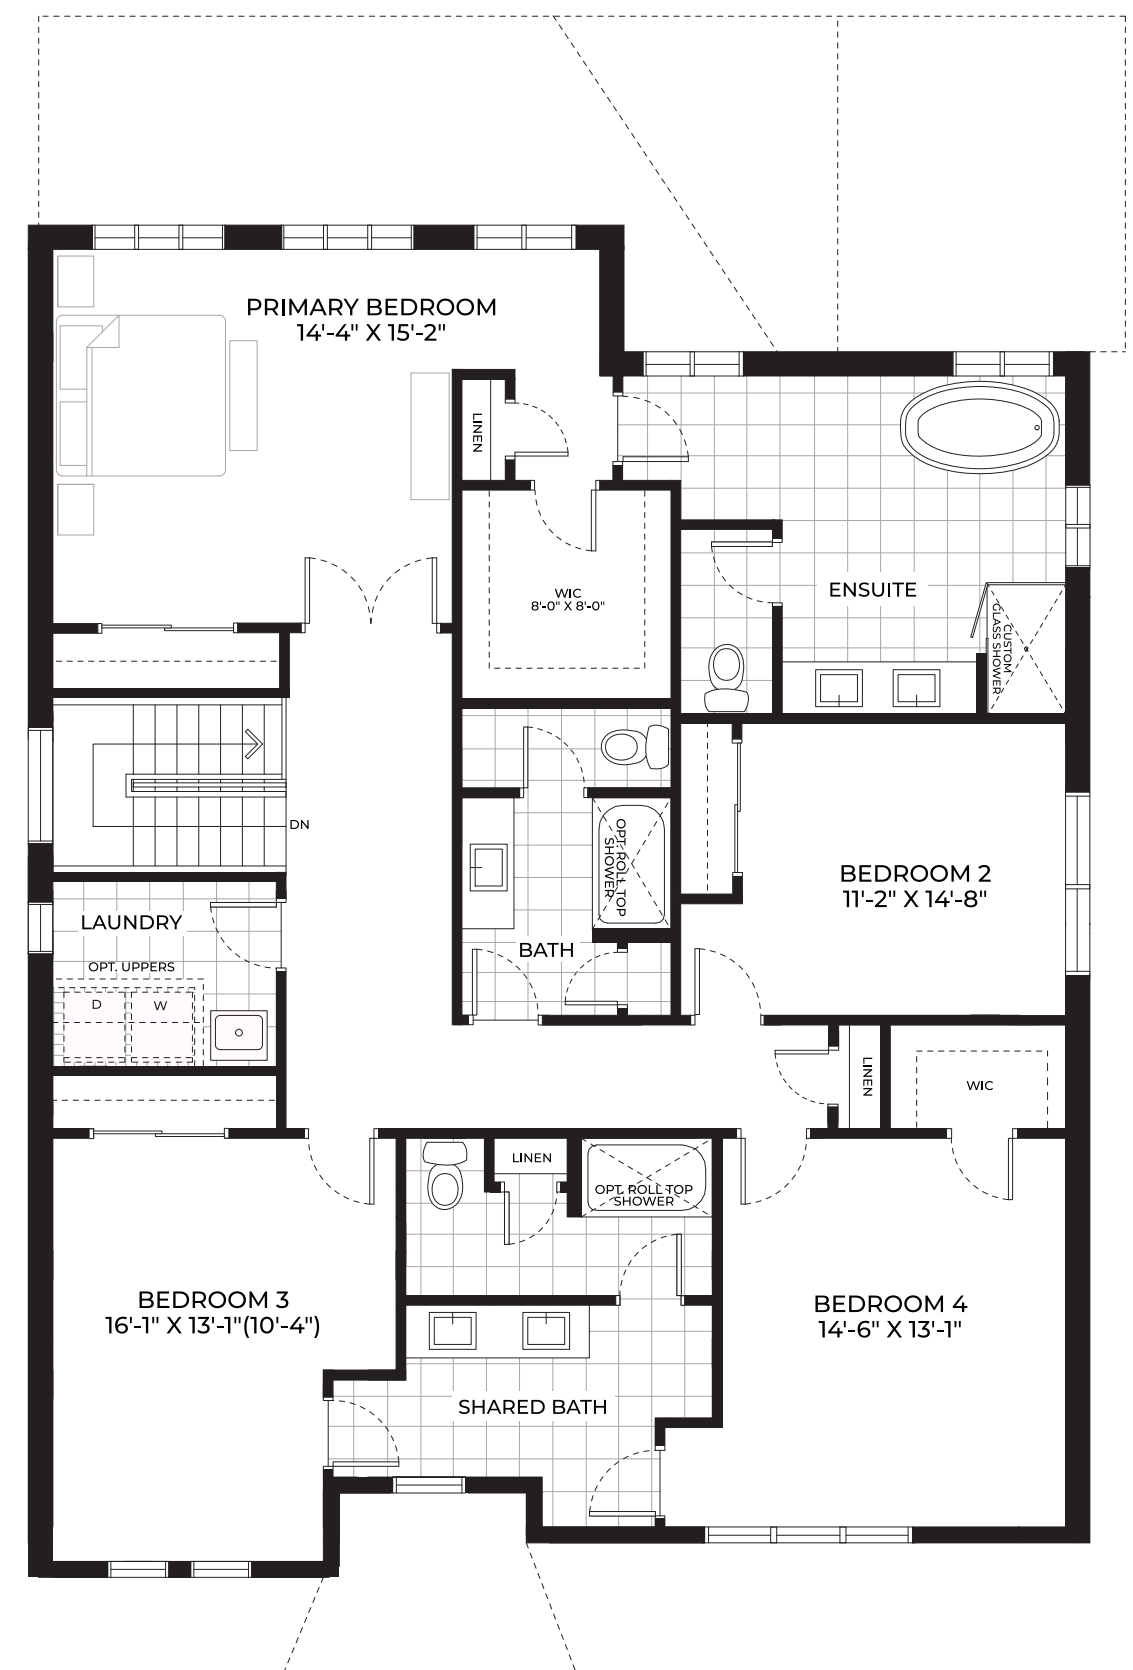

Laurel

3,510 Sq.Ft. | Two-Storey

THE RESIDENCES AT
WATERSHORE

THE RESIDENCES AT WATERSHORE