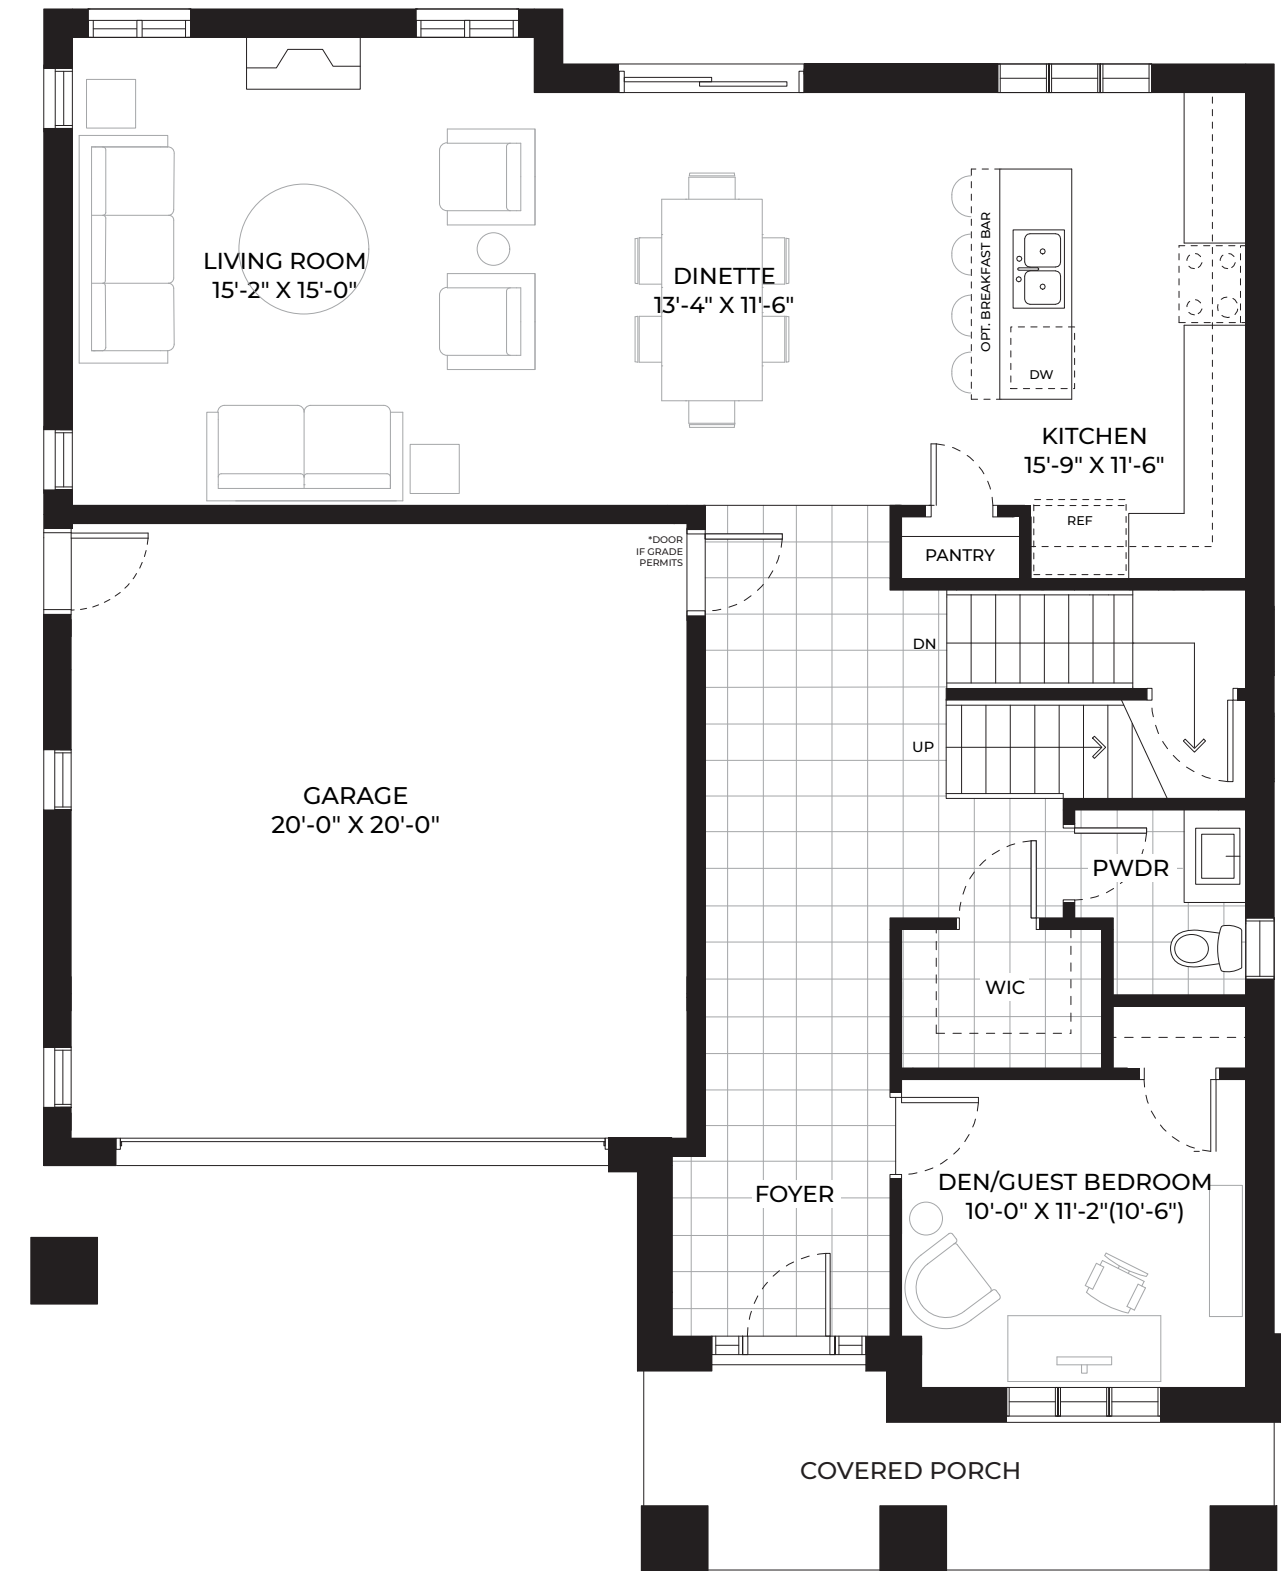

Elm

2,690 Sq.Ft. | Two-Storey

THE RESIDENCES AT
WATERSHORE

THE RESIDENCES AT WATERSHORE