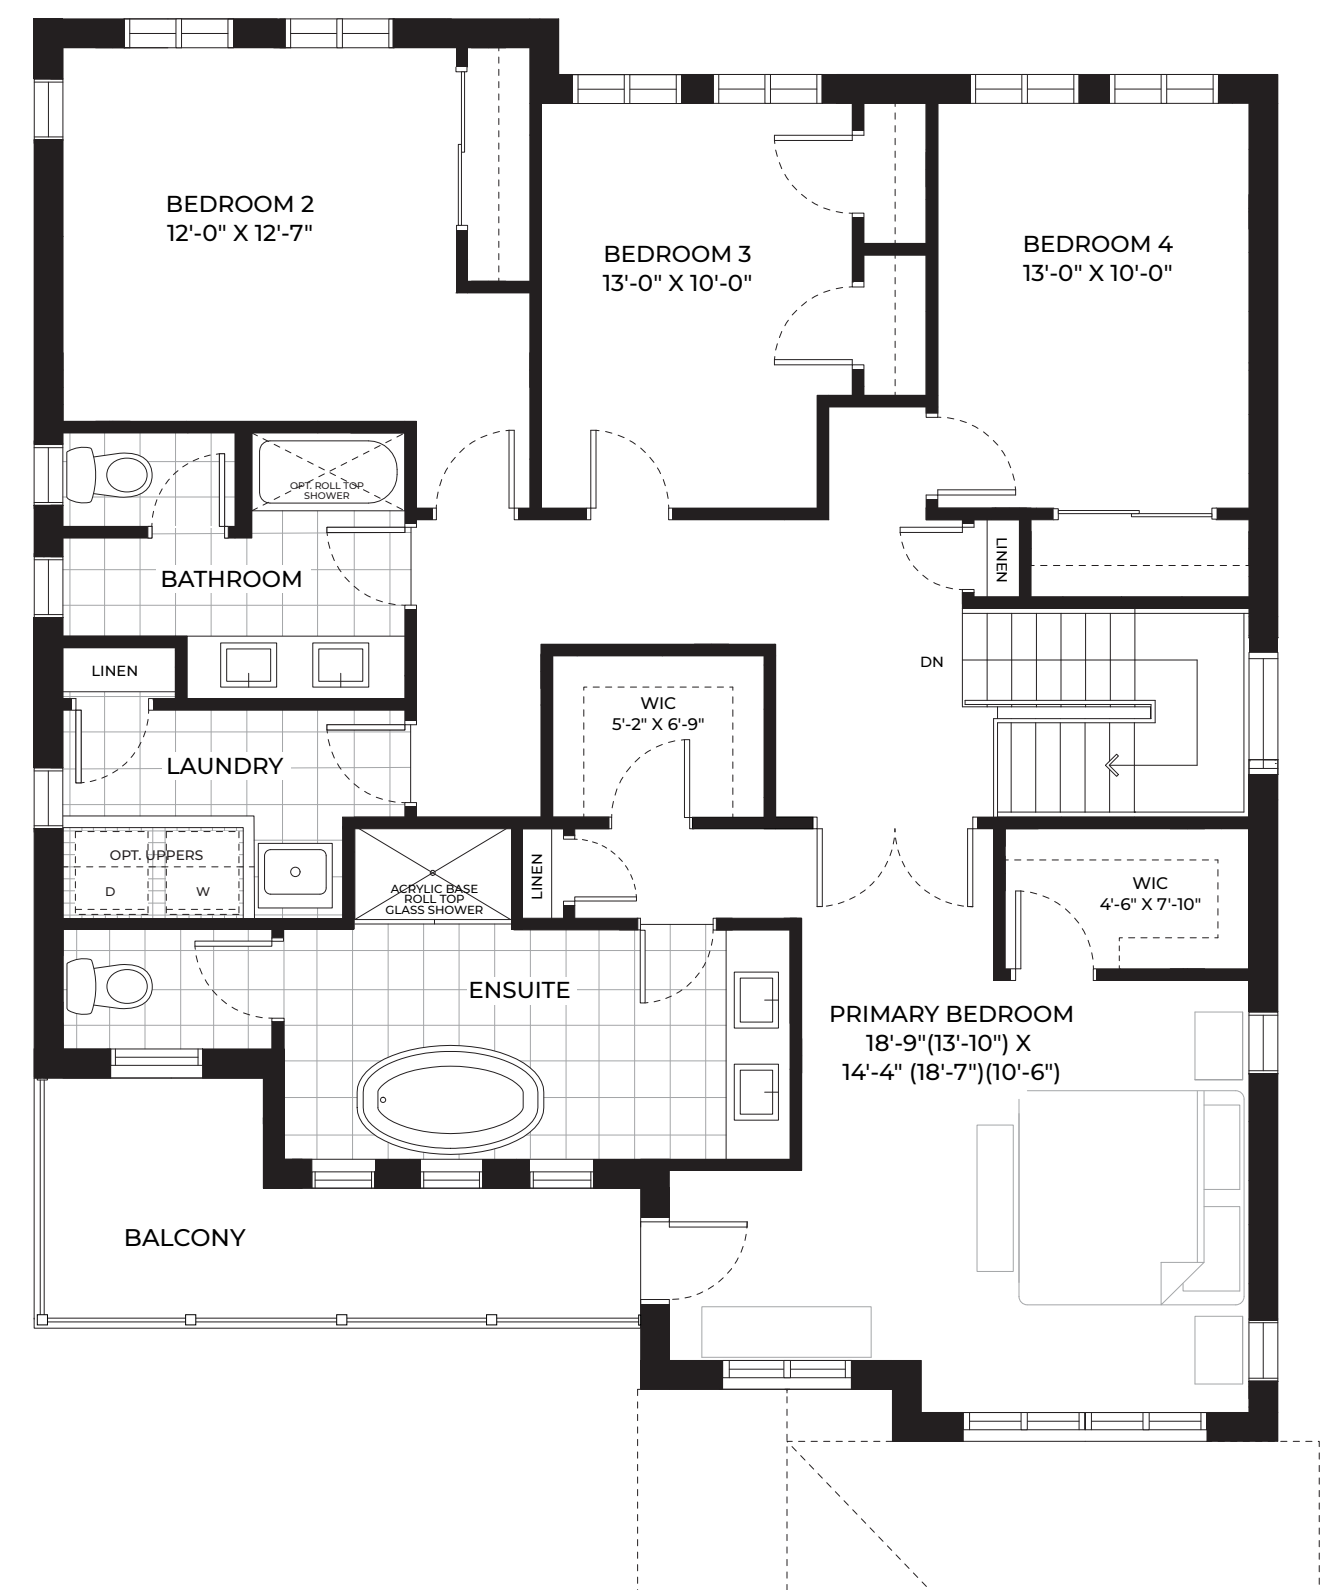

Elm

2,690 Sq.Ft. | Two-Storey

THE RESIDENCES AT
WATERSHORE

THE RESIDENCES AT WATERSHORE