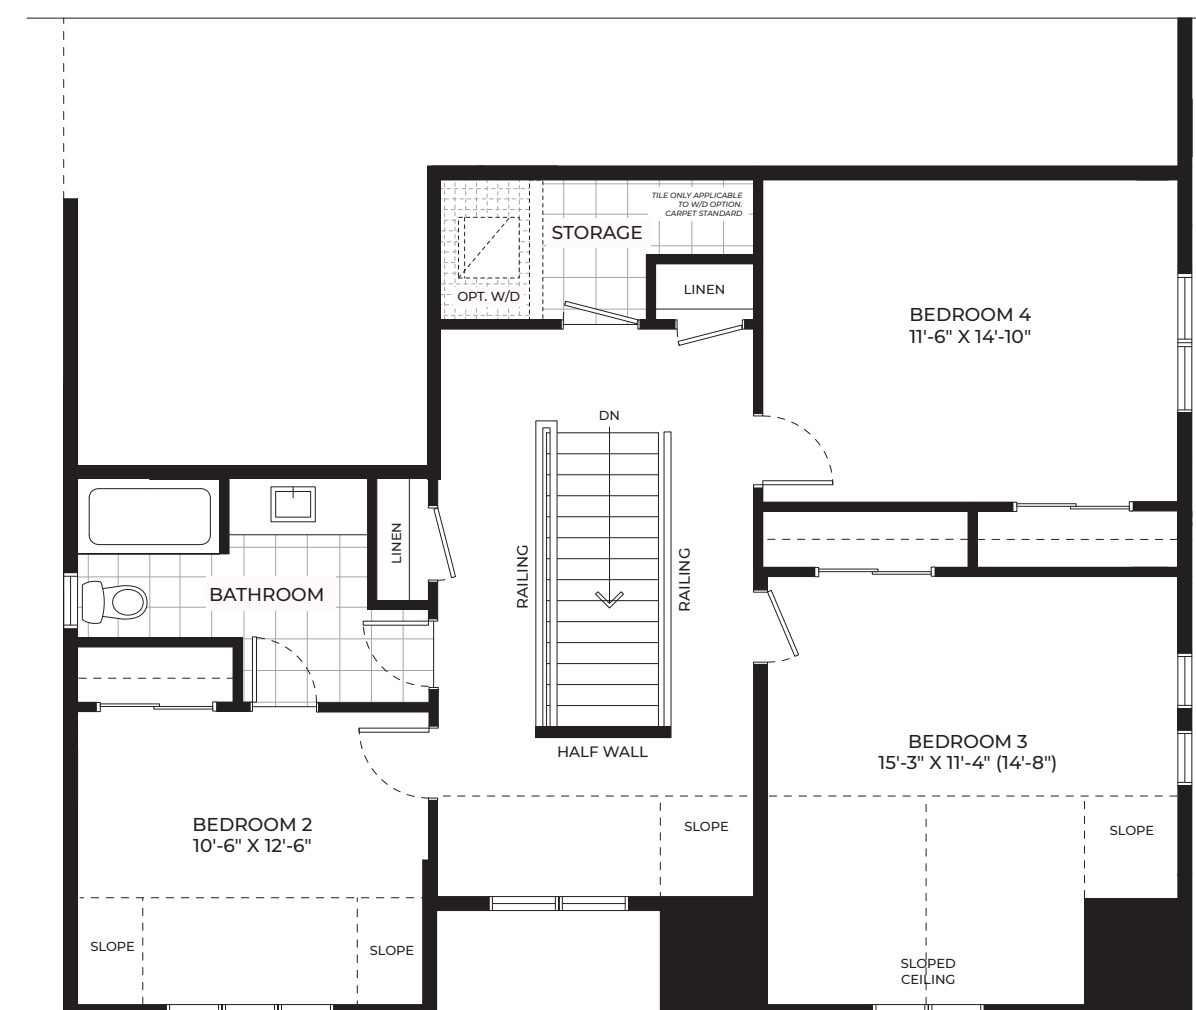

Birch

Bungalow | 2,704 Sq.Ft.

THE RESIDENCES AT
WATERSHORE

Birch

2,704 Sq.Ft. | Bungalow

THE RESIDENCES AT
WATERSHORE

THE RESIDENCES AT WATERSHORE

FIRST FLOOR

LOFT

MARZHOMES.COM