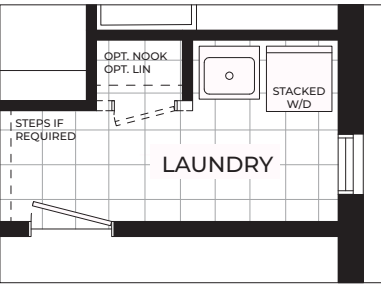

Birch

2,667 Sq.Ft. | Bungalow

THE RESIDENCES AT
WATERSHORE

THE RESIDENCES AT WATERSHORE