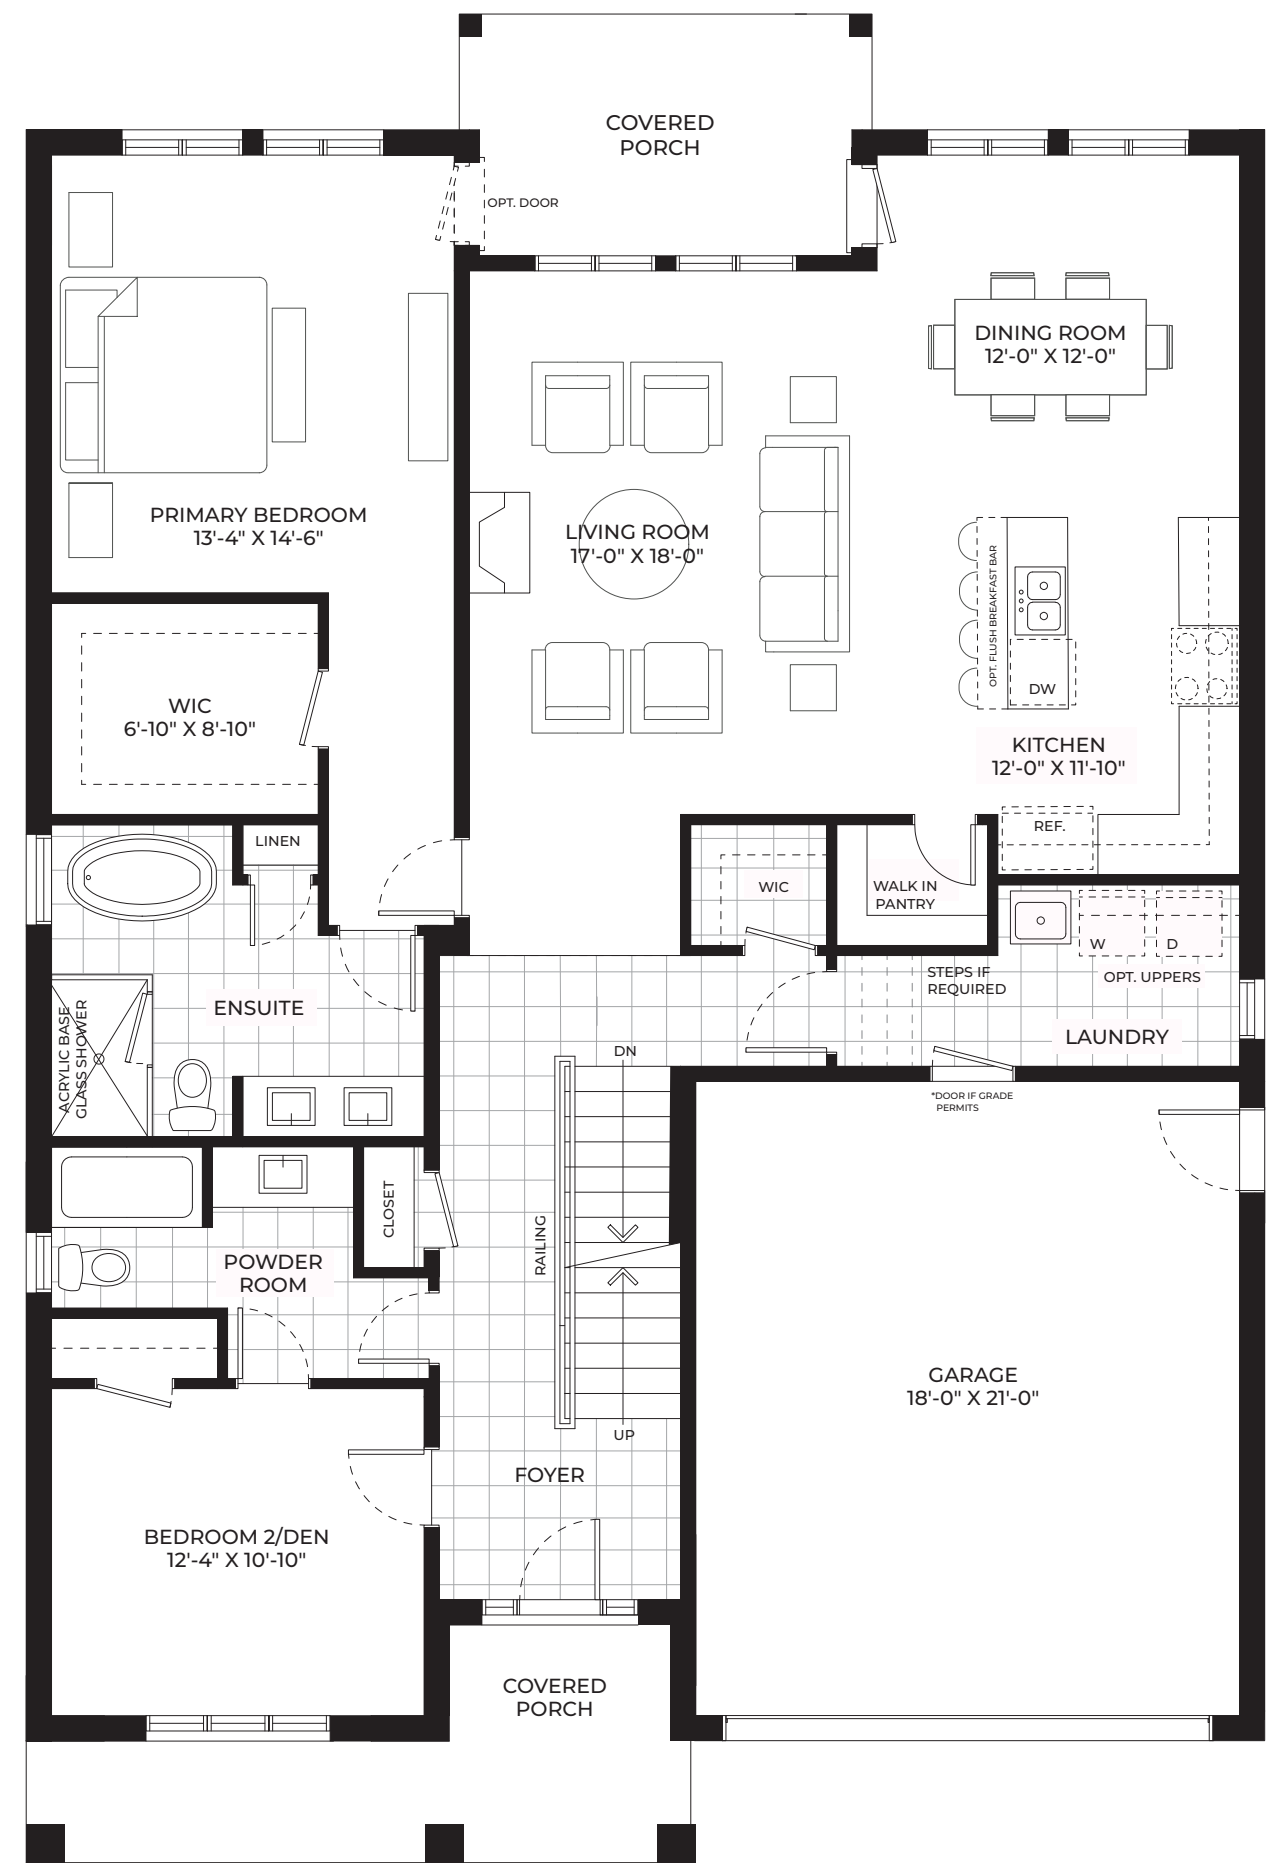

Birch

2,667 Sq.Ft. | Bungalow

THE RESIDENCES AT
WATERSHORE

THE RESIDENCES AT WATERSHORE