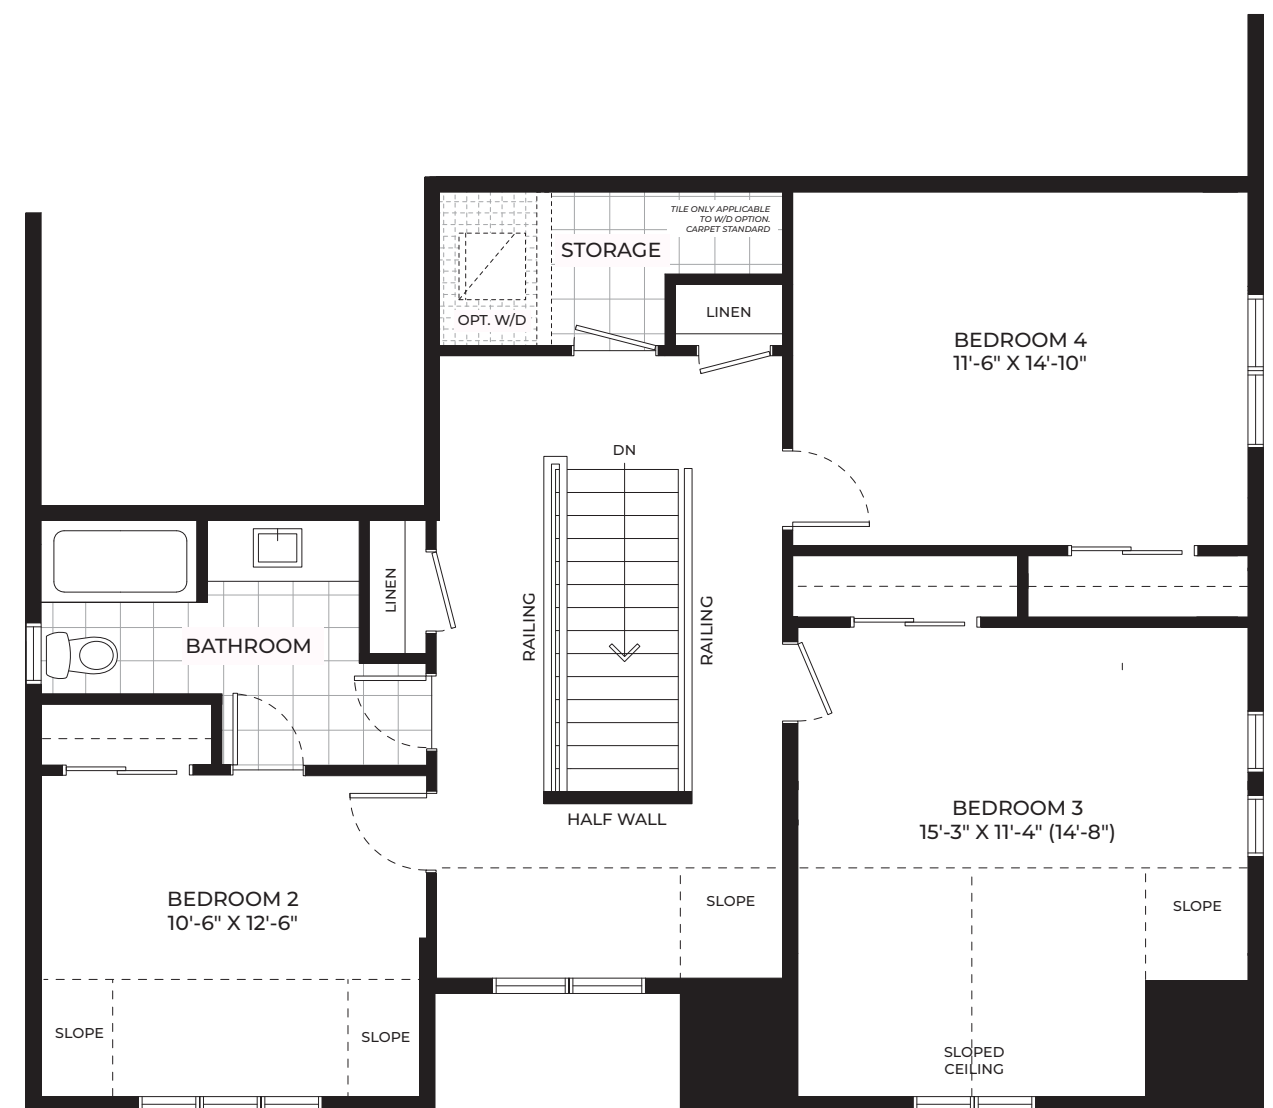

FIRST FLOOR