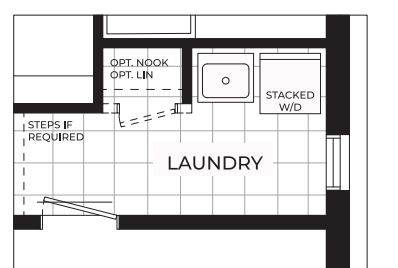

Balsam

Bungalow | 1,674 Sq.Ft.

THE RESIDENCES AT
WATERSHORE

Balsam

1,674 Sq.Ft. | Bungalow

THE RESIDENCES AT
WATERSHORE

THE RESIDENCES AT WATERSHORE

2 BEDROOM

OPTION A - NOOK
OPTION B - LINEN (Upgrade)

3 BEDROOM
ENSUITE OPTION 1

3 BEDROOM
ENSUITE OPTION 2

OPTION A - NOOK
OPTION B - LINEN (Upgrade)