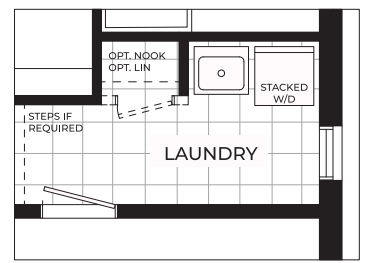

Balsam

Bungalow | 1,674 Sq.Ft.

THE RESIDENCES AT
WATERSHORE

Balsam

1,674 Sq.Ft. | Bungalow

THE RESIDENCES AT
WATERSHORE

THE RESIDENCES AT WATERSHORE

2 BEDROOM

OPTION A - NOOK
OPTION B - LINEN (Upgrade)

3 BEDROOM
ENSUITE OPTION 1

3 BEDROOM
ENSUITE OPTION 2

OPTION A - NOOK
OPTION B - LINEN (Upgrade)