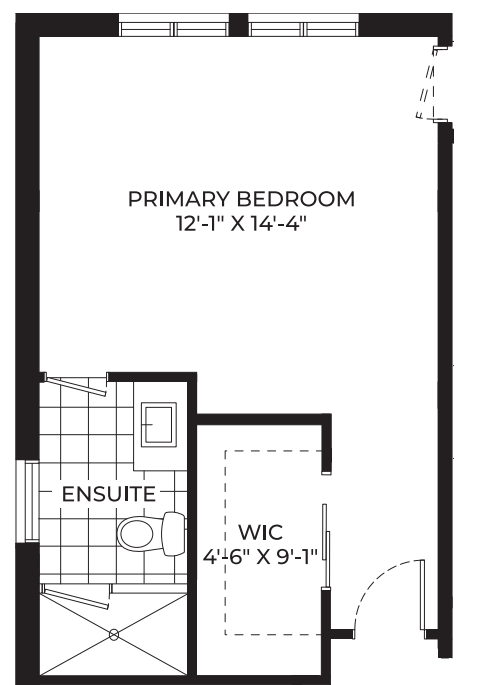

Balsam

Bungalow | 1,674 Sq.Ft.

THE RESIDENCES AT
WATERSHORE

Balsam

1,674 Sq.Ft. | Bungalow

THE RESIDENCES AT
WATERSHORE

THE RESIDENCES AT WATERSHORE

2 BEDROOM

OPTION A - NOOK
OPTION B - LINEN (Upgrade)

3 BEDROOM
ENSUITE OPTION 1

3 BEDROOM
ENSUITE OPTION 2

OPTION A - NOOK
OPTION B - LINEN (Upgrade)