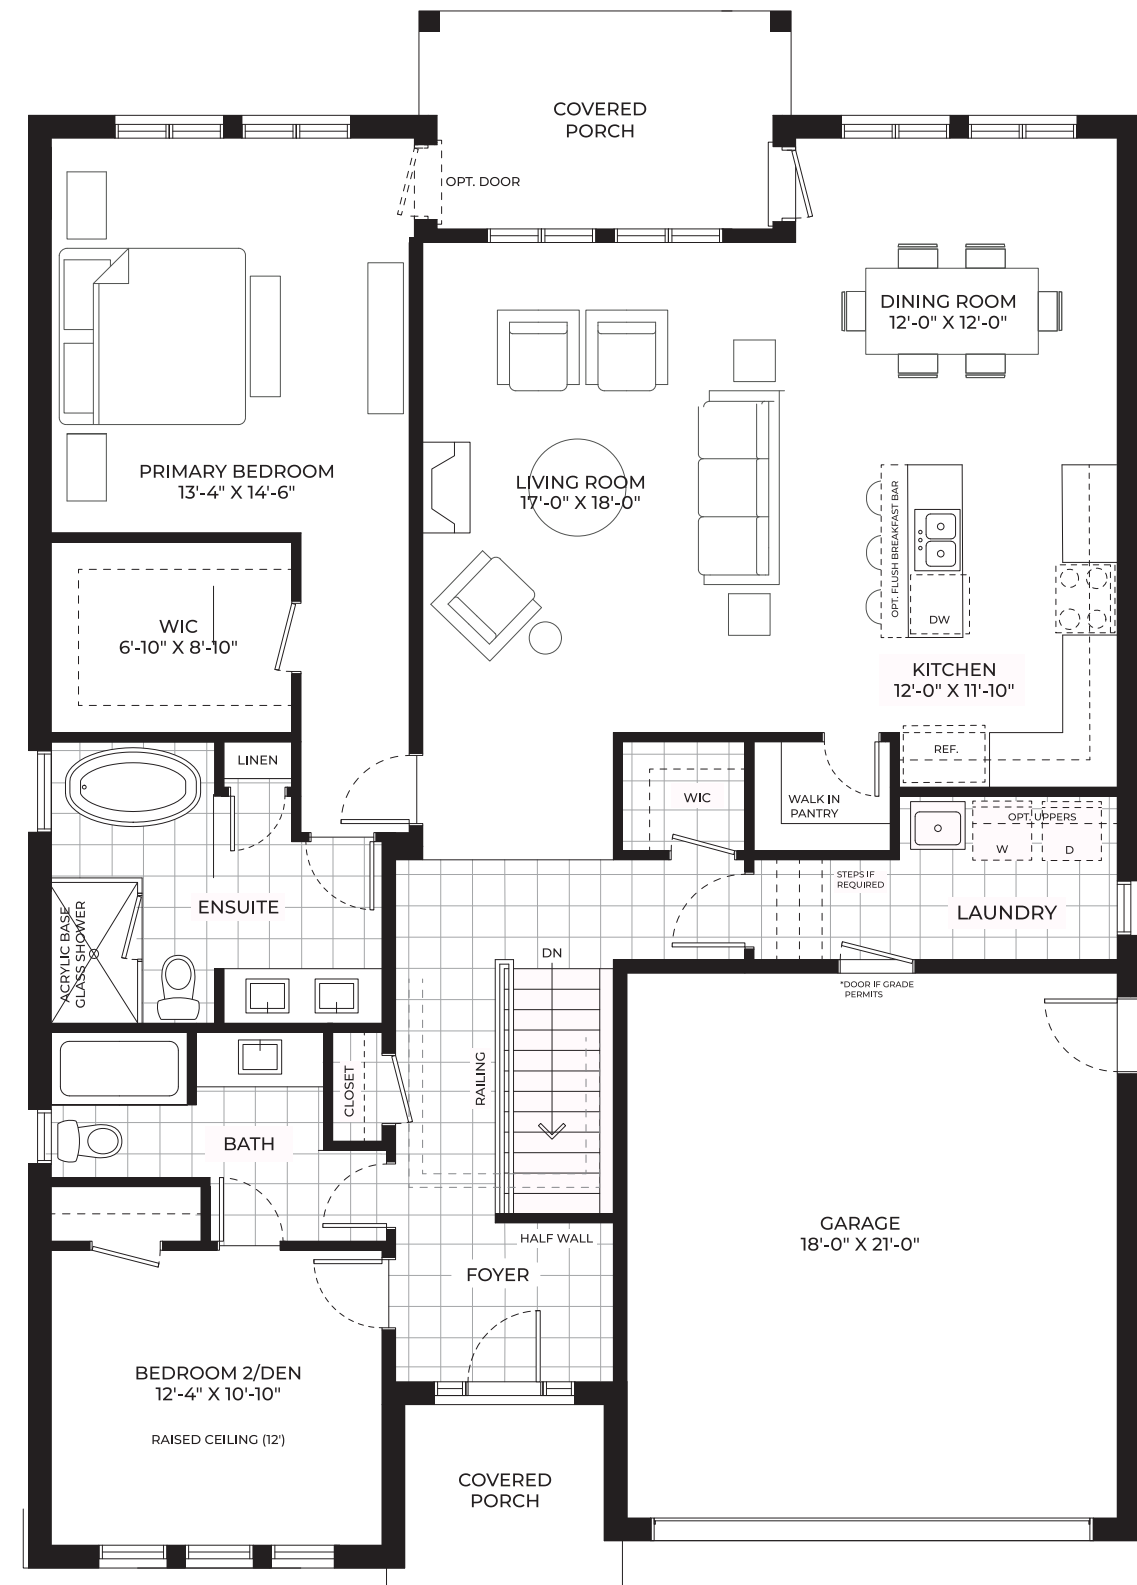

Balsam

Bungalow | 1,674 Sq.Ft.

THE RESIDENCES AT
WATERSHORE

Balsam

1,674 Sq.Ft. | Bungalow

THE RESIDENCES AT
WATERSHORE

THE RESIDENCES AT WATERSHORE

2 BEDROOM

OPTION A - NOOK
OPTION B - LINEN (Upgrade)

3 BEDROOM
ENSUITE OPTION 1

3 BEDROOM
ENSUITE OPTION 2

OPTION A - NOOK
OPTION B - LINEN (Upgrade)