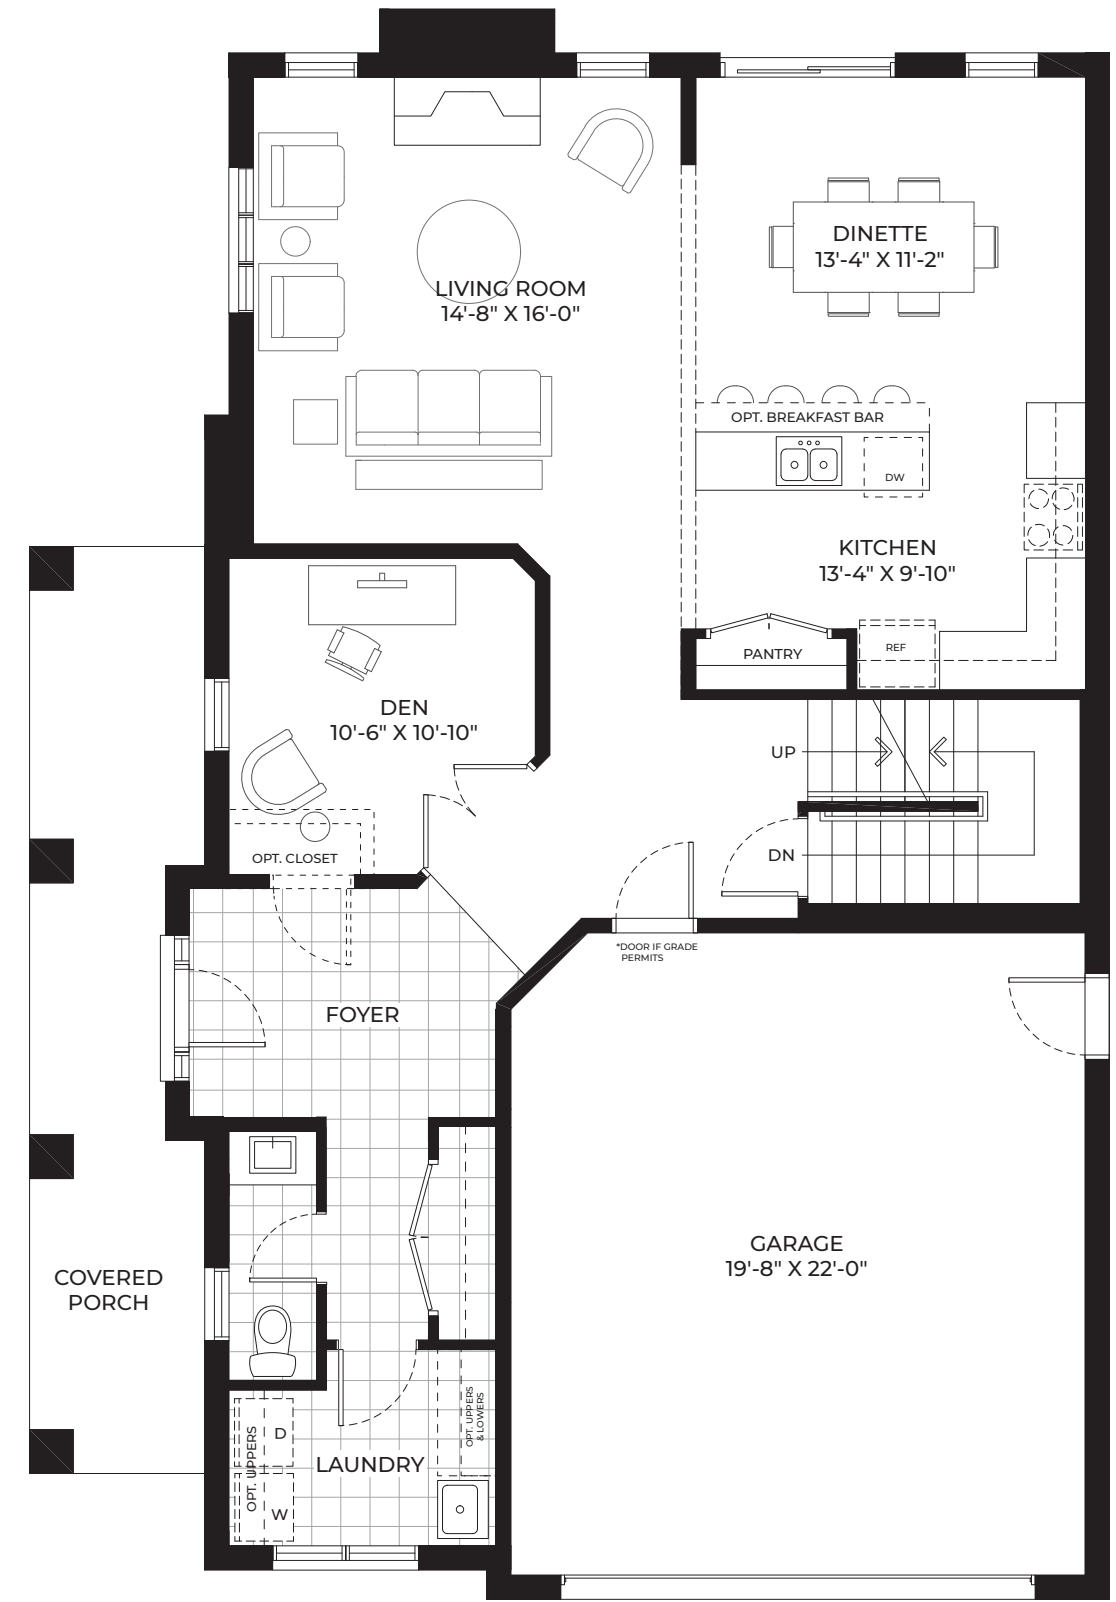

FIRST FLOOR