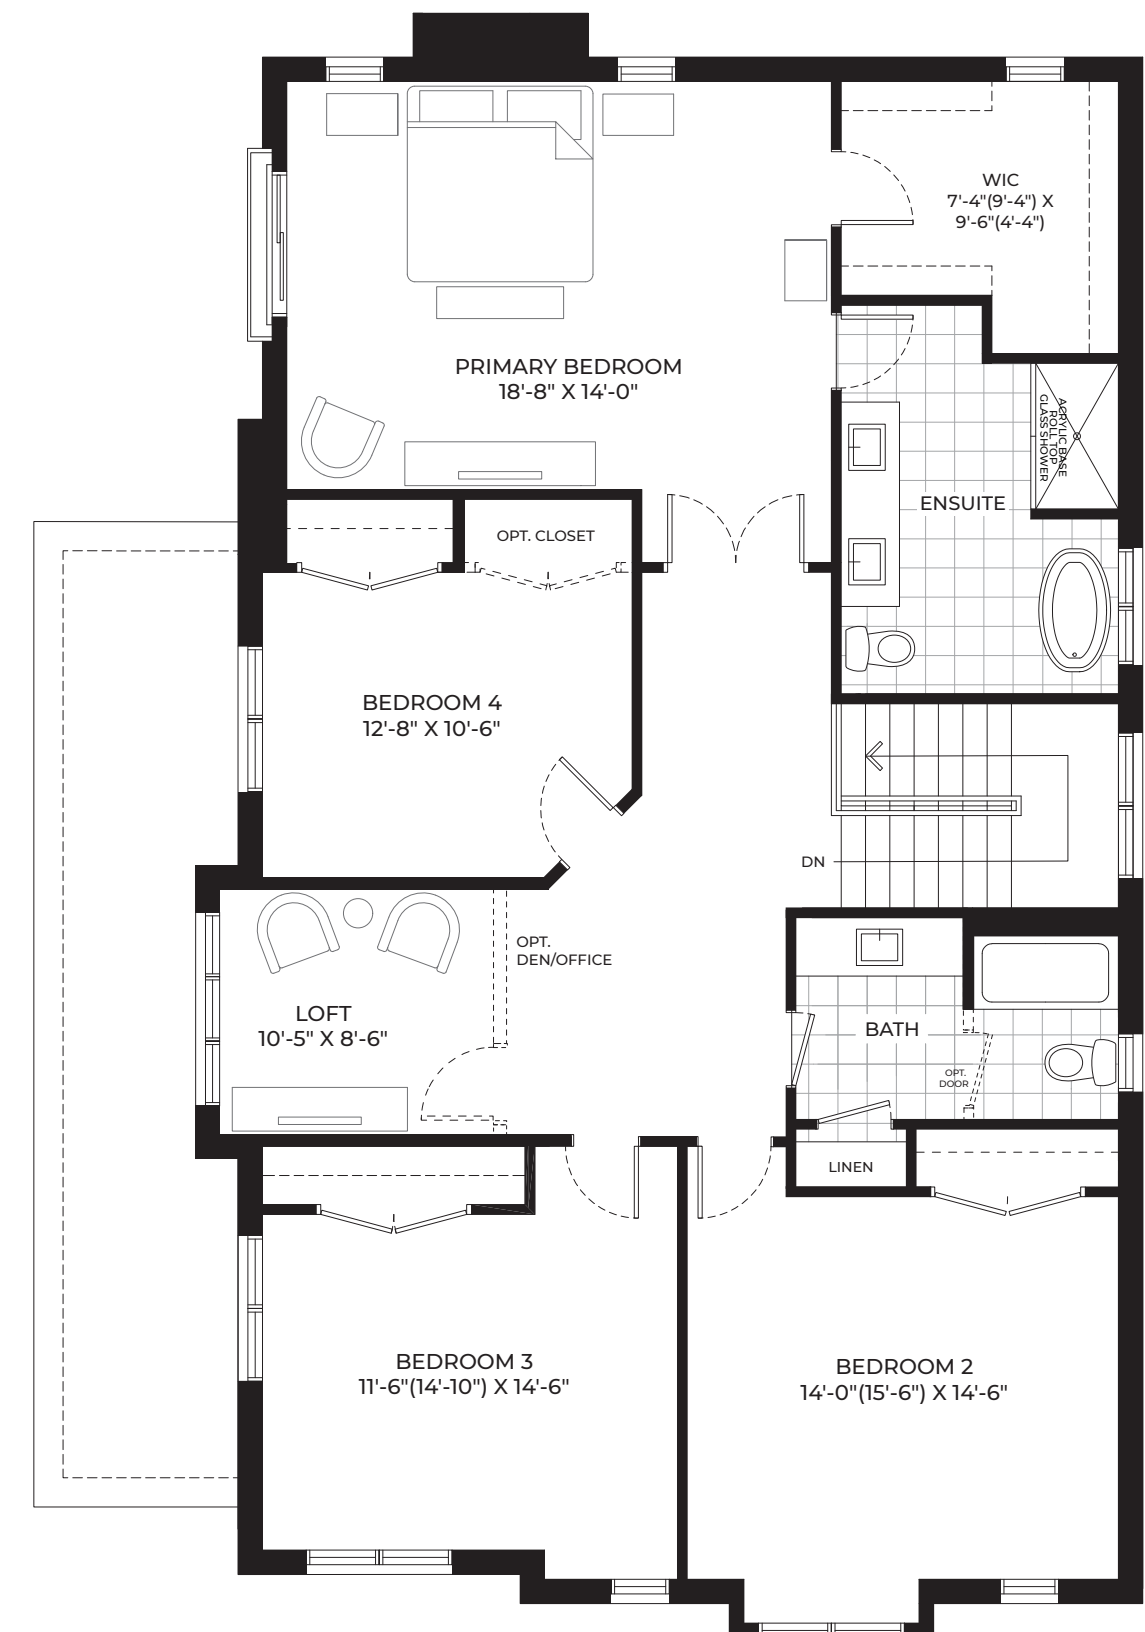

SECOND FLOOR