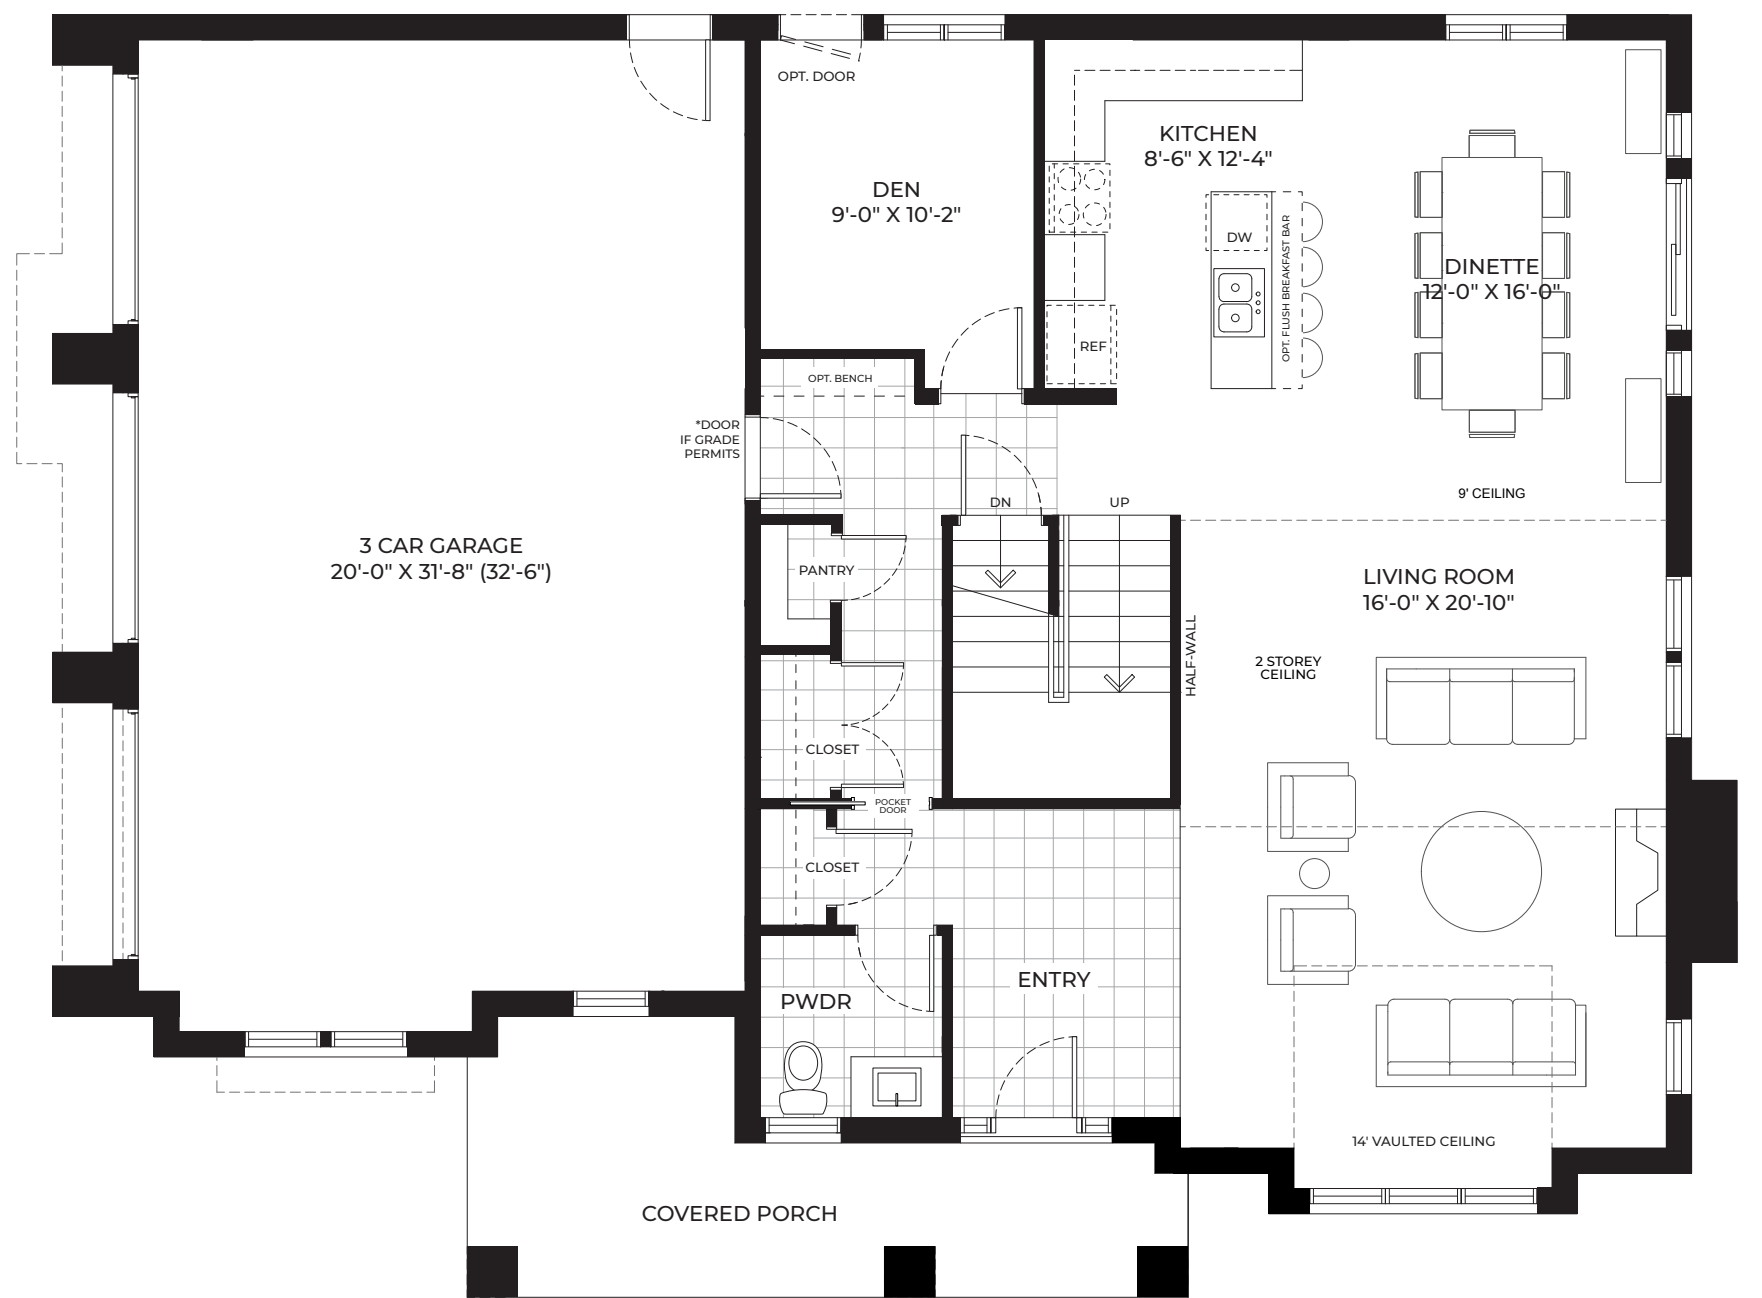

Port

2,670 Sq.Ft. | Two-Storey

THE RESIDENCES AT
WATERSHORE

THE RESIDENCES AT WATERSHORE

FIRST FLOOR