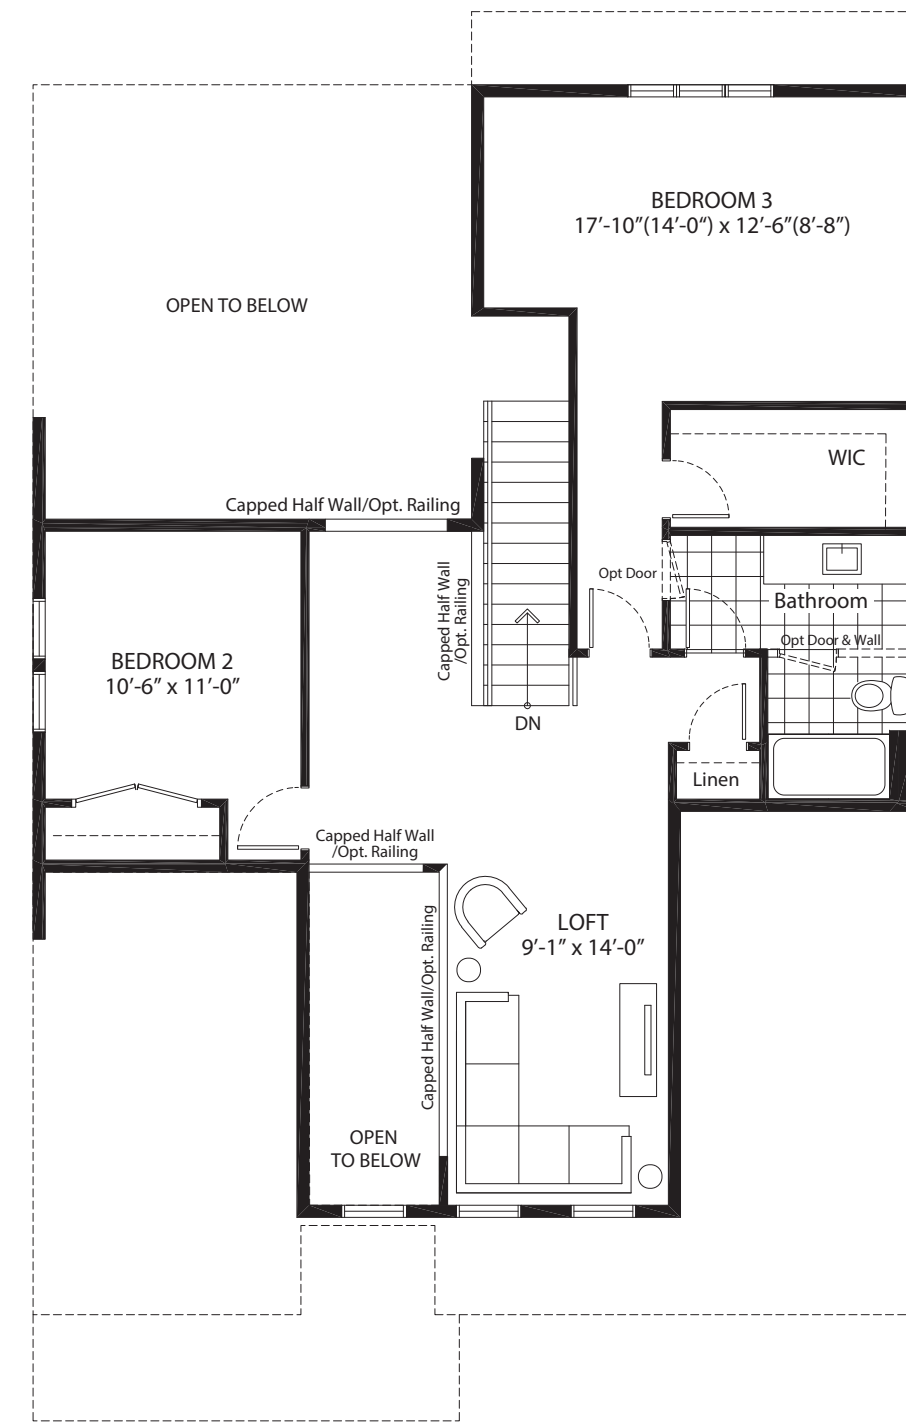

IMPERIAL II

2,475 SQ.FT. • BUNGALOFF

Beach Walk
CRYSTAL BEACH

ELEVATION B

IMPERIAL II

2,475 SQ.FT. • BUNGALOFF

Beach Walk
CRYSTAL BEACH

ELEVATION A

IMPERIAL II

2,475 SQ.FT. • BUNGALOFT

Beach Walk

CRYSTAL BEACH

FIRST FLOOR ELEVATION A

OPTIONAL KITCHEN UPGRADE

LOFT ELEVATION A

LOFT ELEVATION B

All renderings are artist's concept. Sizes, materials and specifications are subject to change without notice. E&O.E.

THE WAY HOME SHOULD BE.™