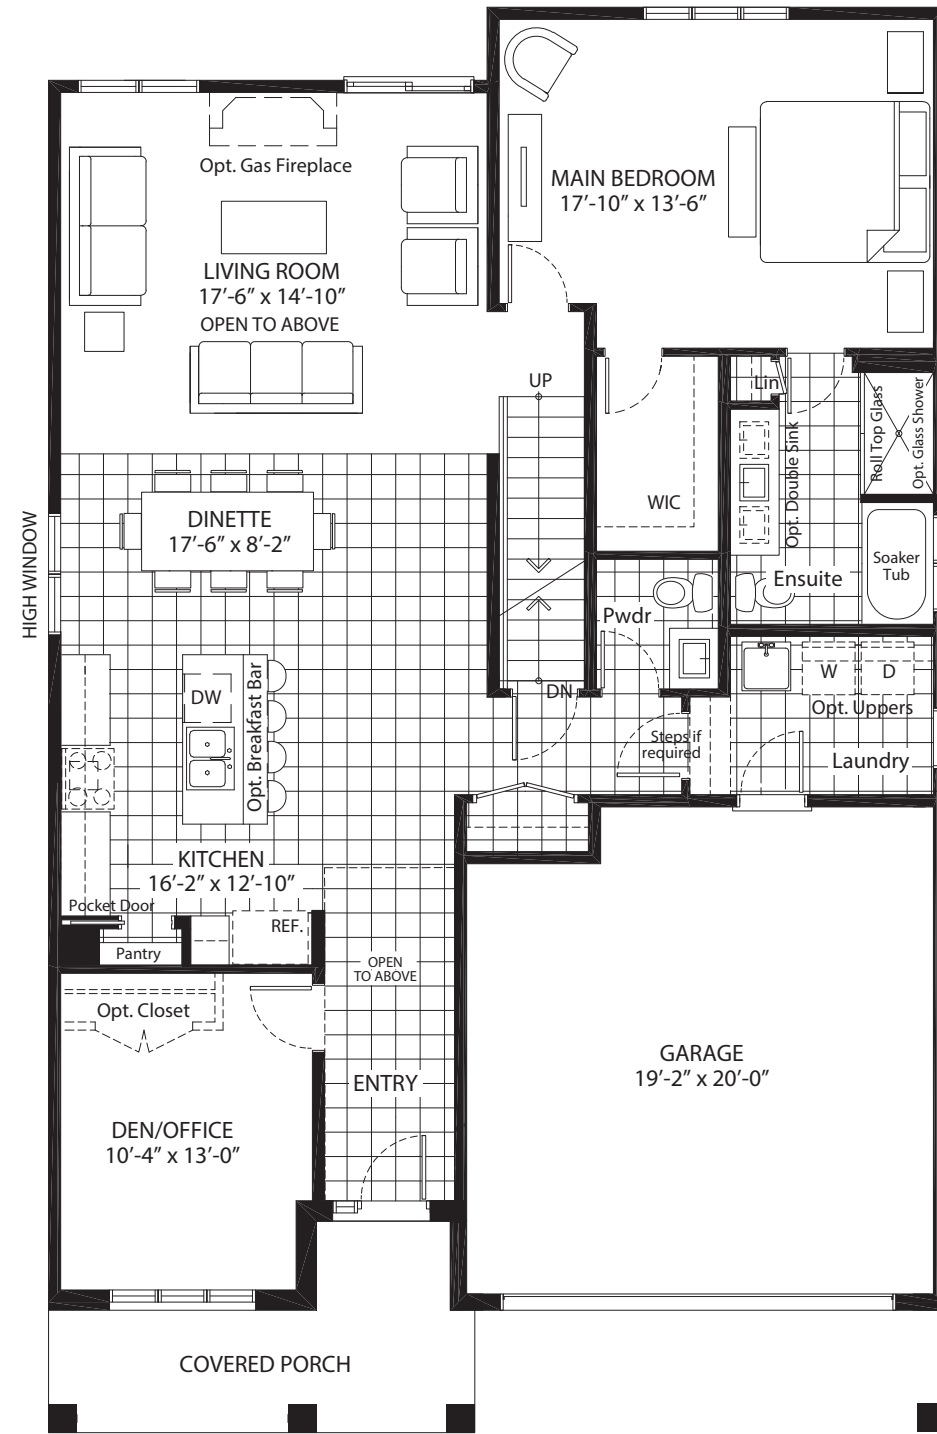

IMPERIAL II

2,475 SQ.FT. • BUNGALOFF

Beach Walk
CRYSTAL BEACH

ELEVATION B

IMPERIAL II

2,475 SQ.FT. • BUNGALOFF

Beach Walk
CRYSTAL BEACH

ELEVATION A

IMPERIAL II

2,475 SQ.FT. • BUNGALOFT

Beach Walk

CRYSTAL BEACH

FIRST FLOOR ELEVATION A

OPTIONAL KITCHEN UPGRADE

LOFT ELEVATION A

LOFT ELEVATION B