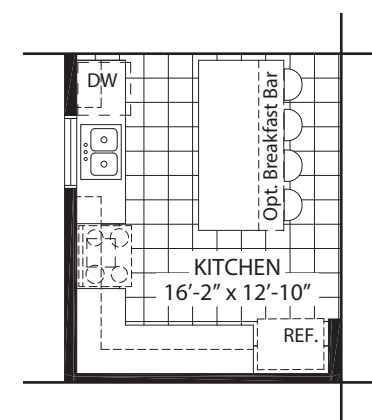

IMPERIAL II

2,475 SQ.FT. • BUNGALOFF

Beach Walk
CRYSTAL BEACH

ELEVATION B

IMPERIAL II

2,475 SQ.FT. • BUNGALOFF

Beach Walk
CRYSTAL BEACH

ELEVATION A

IMPERIAL II

2,475 SQ.FT. • BUNGALOFT

Beach Walk

CRYSTAL BEACH

FIRST FLOOR ELEVATION A

OPTIONAL KITCHEN UPGRADE

LOFT ELEVATION A

LOFT ELEVATION B