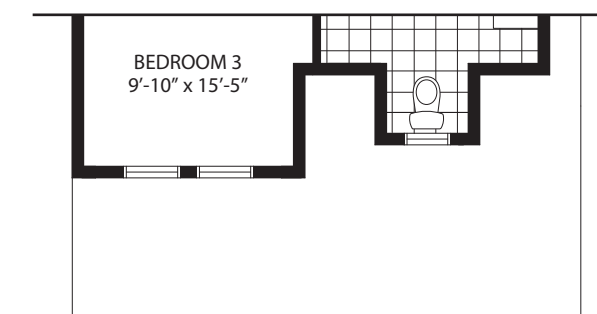

BEACHSIDE II

1,924 SQ.FT. • BUNGALOFT

Beach Walk
CRYSTAL BEACH

ELEVATION B

ELEVATION C

BEACHSIDE II

1,900 SQ.FT. • BUNGALOFT

Beach Walk
CRYSTAL BEACH

ELEVATION A

BEACHSIDE II

1,900 SQ.FT. • BUNGALOF

Beach Walk

CRYSTAL BEACH

FIRST FLOOR ELEVATION A

OPTIONAL KITCHEN UPGRADE

FIRST FLOOR ELEVATION C

LOFT ELEVATION A

LOFT ELEVATION B

LOFT ELEVATION C

All renderings are artist's concept. Sizes, materials and specifications are subject to change without notice. E&O.E.

THE WAY HOME SHOULD BE.™