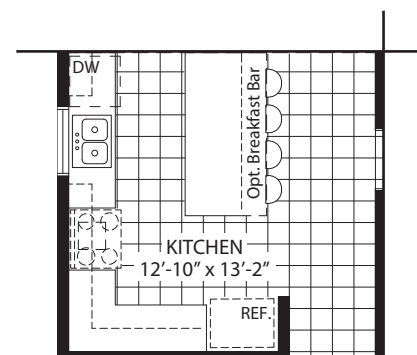

BEACHSIDE II

1,924 SQ.FT. • BUNGALOFT

Beach Walk
CRYSTAL BEACH

ELEVATION B

ELEVATION C

BEACHSIDE II

1,900 SQ.FT. • BUNGALOFT

Beach Walk
CRYSTAL BEACH

ELEVATION A

BEACHSIDE II

1,900 SQ.FT. • BUNGALOF

Beach Walk

CRYSTAL BEACH

FIRST FLOOR ELEVATION A

OPTIONAL KITCHEN UPGRADE

FIRST FLOOR ELEVATION C

LOFT ELEVATION A

LOFT ELEVATION B

LOFT ELEVATION C

All renderings are artist's concept. Sizes, materials and specifications are subject to change without notice. E&O.E.

THE WAY HOME SHOULD BE.™