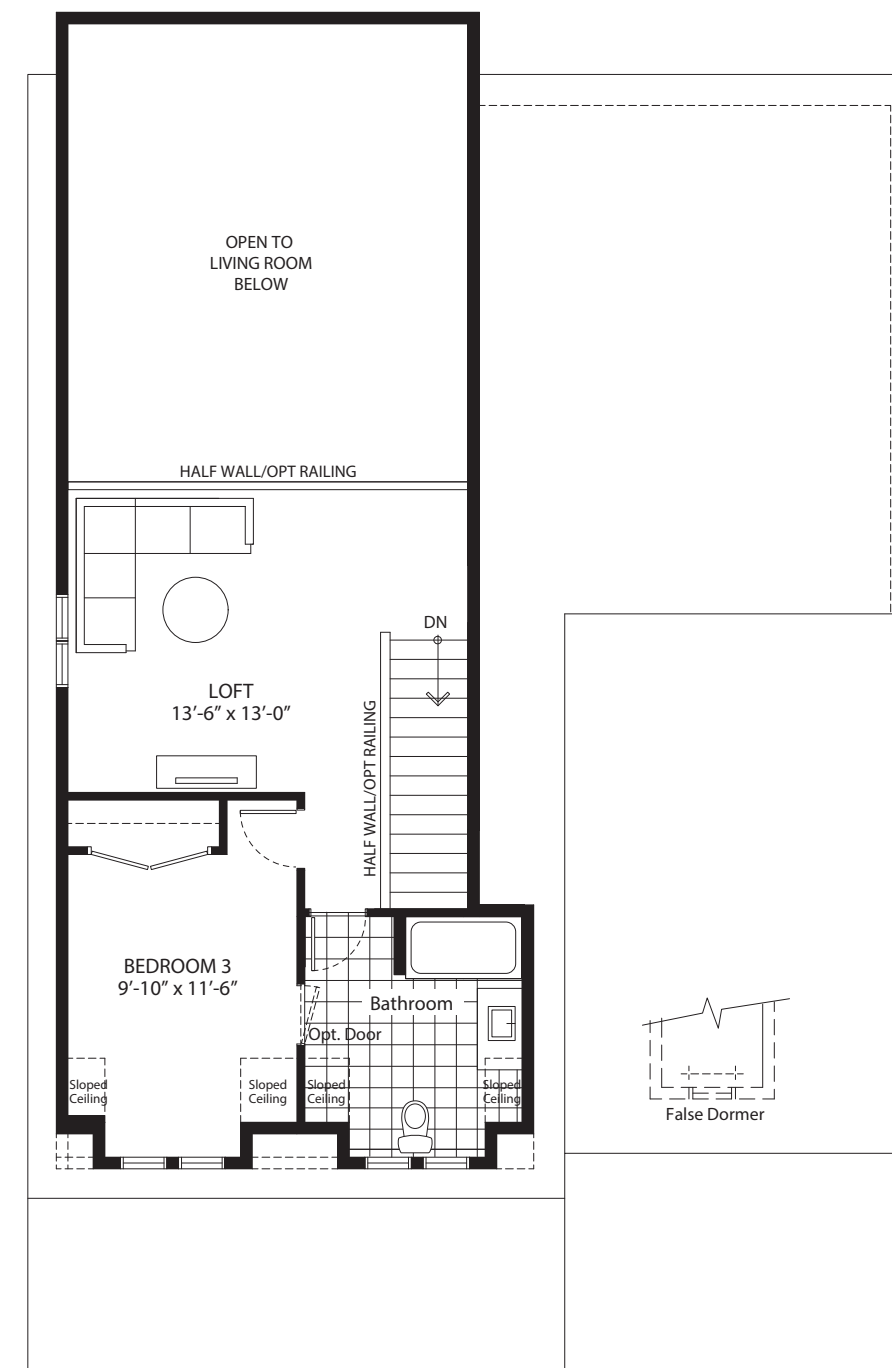

BEACHSIDE II

1,924 SQ.FT. • BUNGALOFT

Beach Walk
CRYSTAL BEACH

ELEVATION B

ELEVATION C

BEACHSIDE II

1,900 SQ.FT. • BUNGALOFT

Beach Walk
CRYSTAL BEACH

ELEVATION A

BEACHSIDE II

1,900 SQ.FT. • BUNGALOF

Beach Walk

CRYSTAL BEACH

FIRST FLOOR ELEVATION A

OPTIONAL KITCHEN UPGRADE

FIRST FLOOR ELEVATION C

LOFT ELEVATION A

LOFT ELEVATION B

LOFT ELEVATION C

All renderings are artist's concept. Sizes, materials and specifications are subject to change without notice. E&O.E.

THE WAY HOME SHOULD BE.™