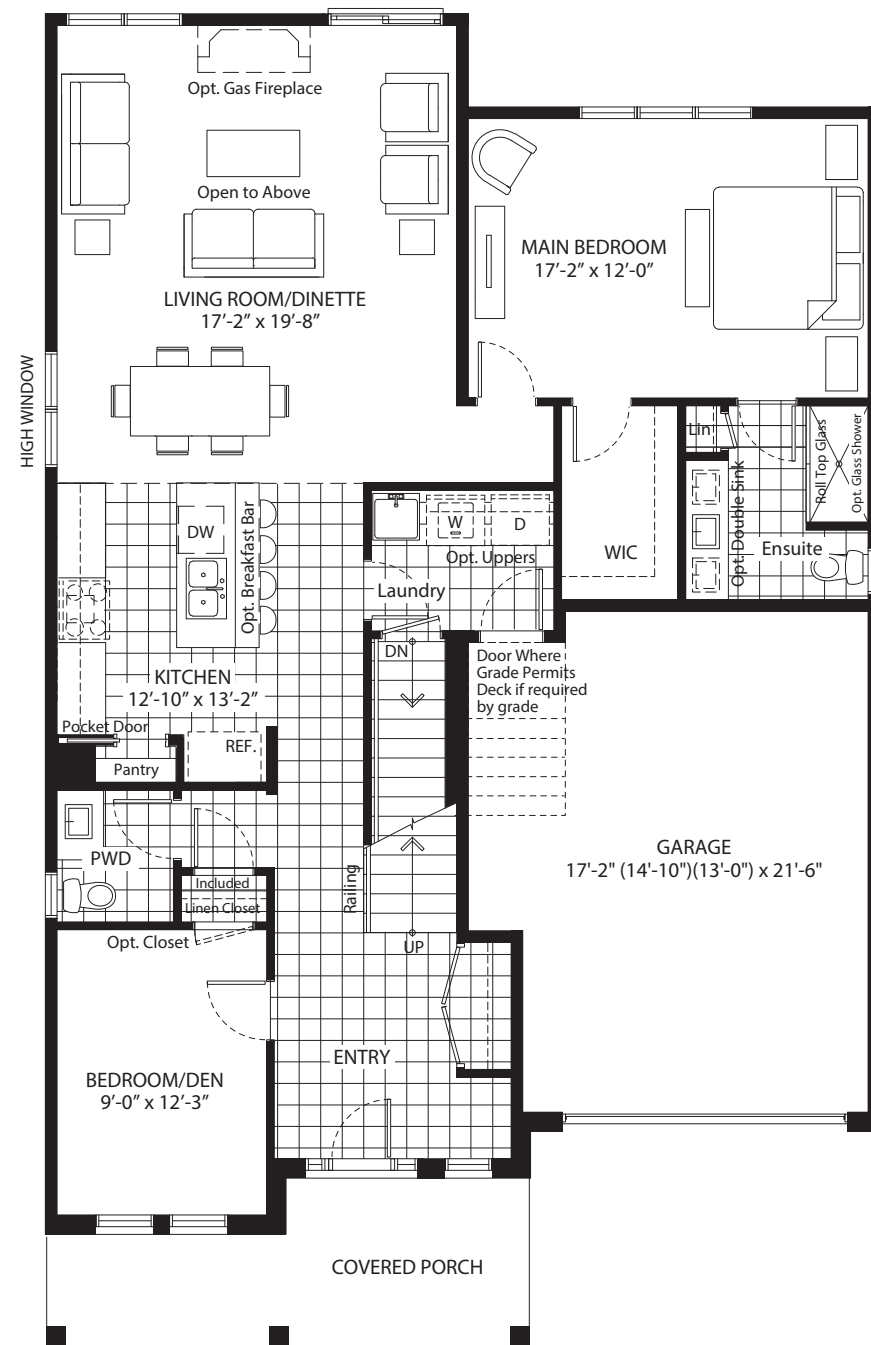

BEACHSIDE II

1,924 SQ.FT. • BUNGALOFT

Beach Walk
CRYSTAL BEACH

ELEVATION B

ELEVATION C

BEACHSIDE II

1,900 SQ.FT. • BUNGALOFT

Beach Walk
CRYSTAL BEACH

ELEVATION A

BEACHSIDE II

1,900 SQ.FT. • BUNGALOF

Beach Walk

CRYSTAL BEACH

FIRST FLOOR ELEVATION A

OPTIONAL KITCHEN UPGRADE

FIRST FLOOR ELEVATION C

LOFT ELEVATION A

LOFT ELEVATION B

LOFT ELEVATION C

All renderings are artist's concept. Sizes, materials and specifications are subject to change without notice. E&O.E.

THE WAY HOME SHOULD BE.™