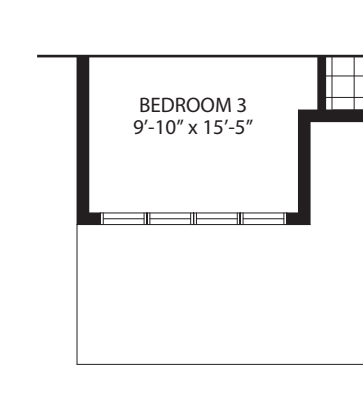

BEACHSIDE II

1,924 SQ.FT. • BUNGALOFT

Beach Walk
CRYSTAL BEACH

ELEVATION B

ELEVATION C

BEACHSIDE II

1,900 SQ.FT. • BUNGALOFT

Beach Walk
CRYSTAL BEACH

ELEVATION A

BEACHSIDE II

1,900 SQ.FT. • BUNGALOF

Beach Walk

CRYSTAL BEACH

FIRST FLOOR ELEVATION A

OPTIONAL KITCHEN UPGRADE

FIRST FLOOR ELEVATION C

LOFT ELEVATION A

LOFT ELEVATION B

LOFT ELEVATION C

All renderings are artist's concept. Sizes, materials and specifications are subject to change without notice. E&O.E.

THE WAY HOME SHOULD BE.™