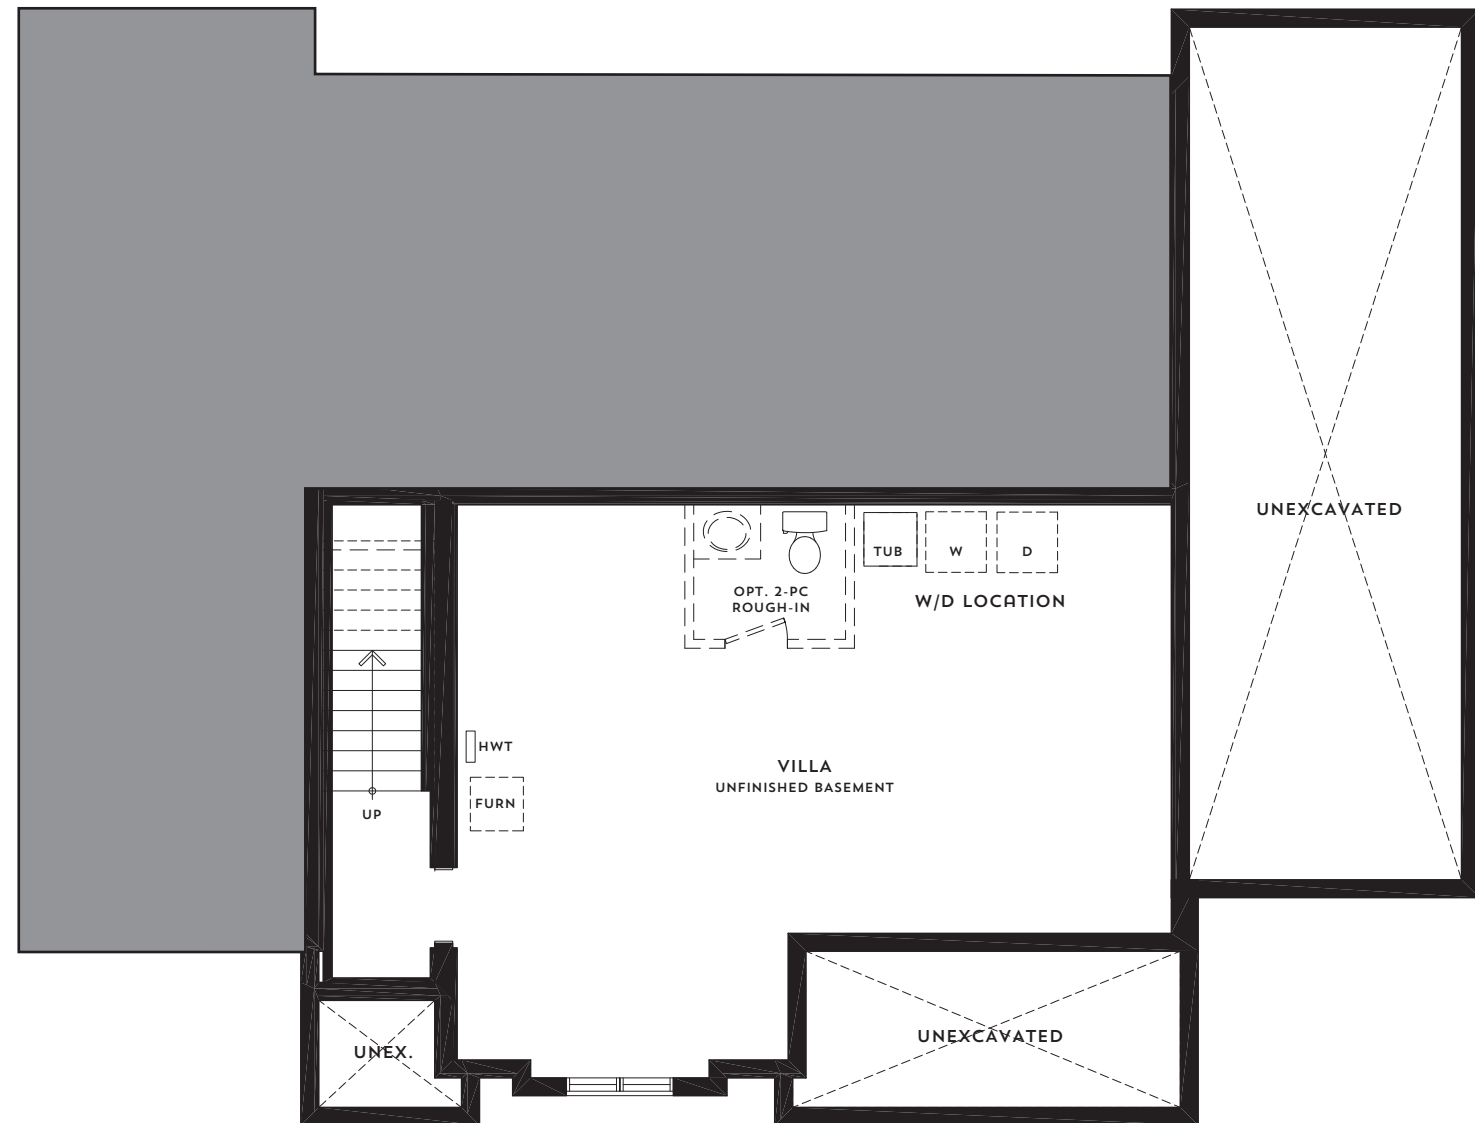

LOWER VILLA

THE SEASIDE

1,083 SQUARE FEET

THE WAY HOME SHOULD BE.™

the SHORES

SOUTH COAST VILLAGE TOWNS

▶ BASEMENT