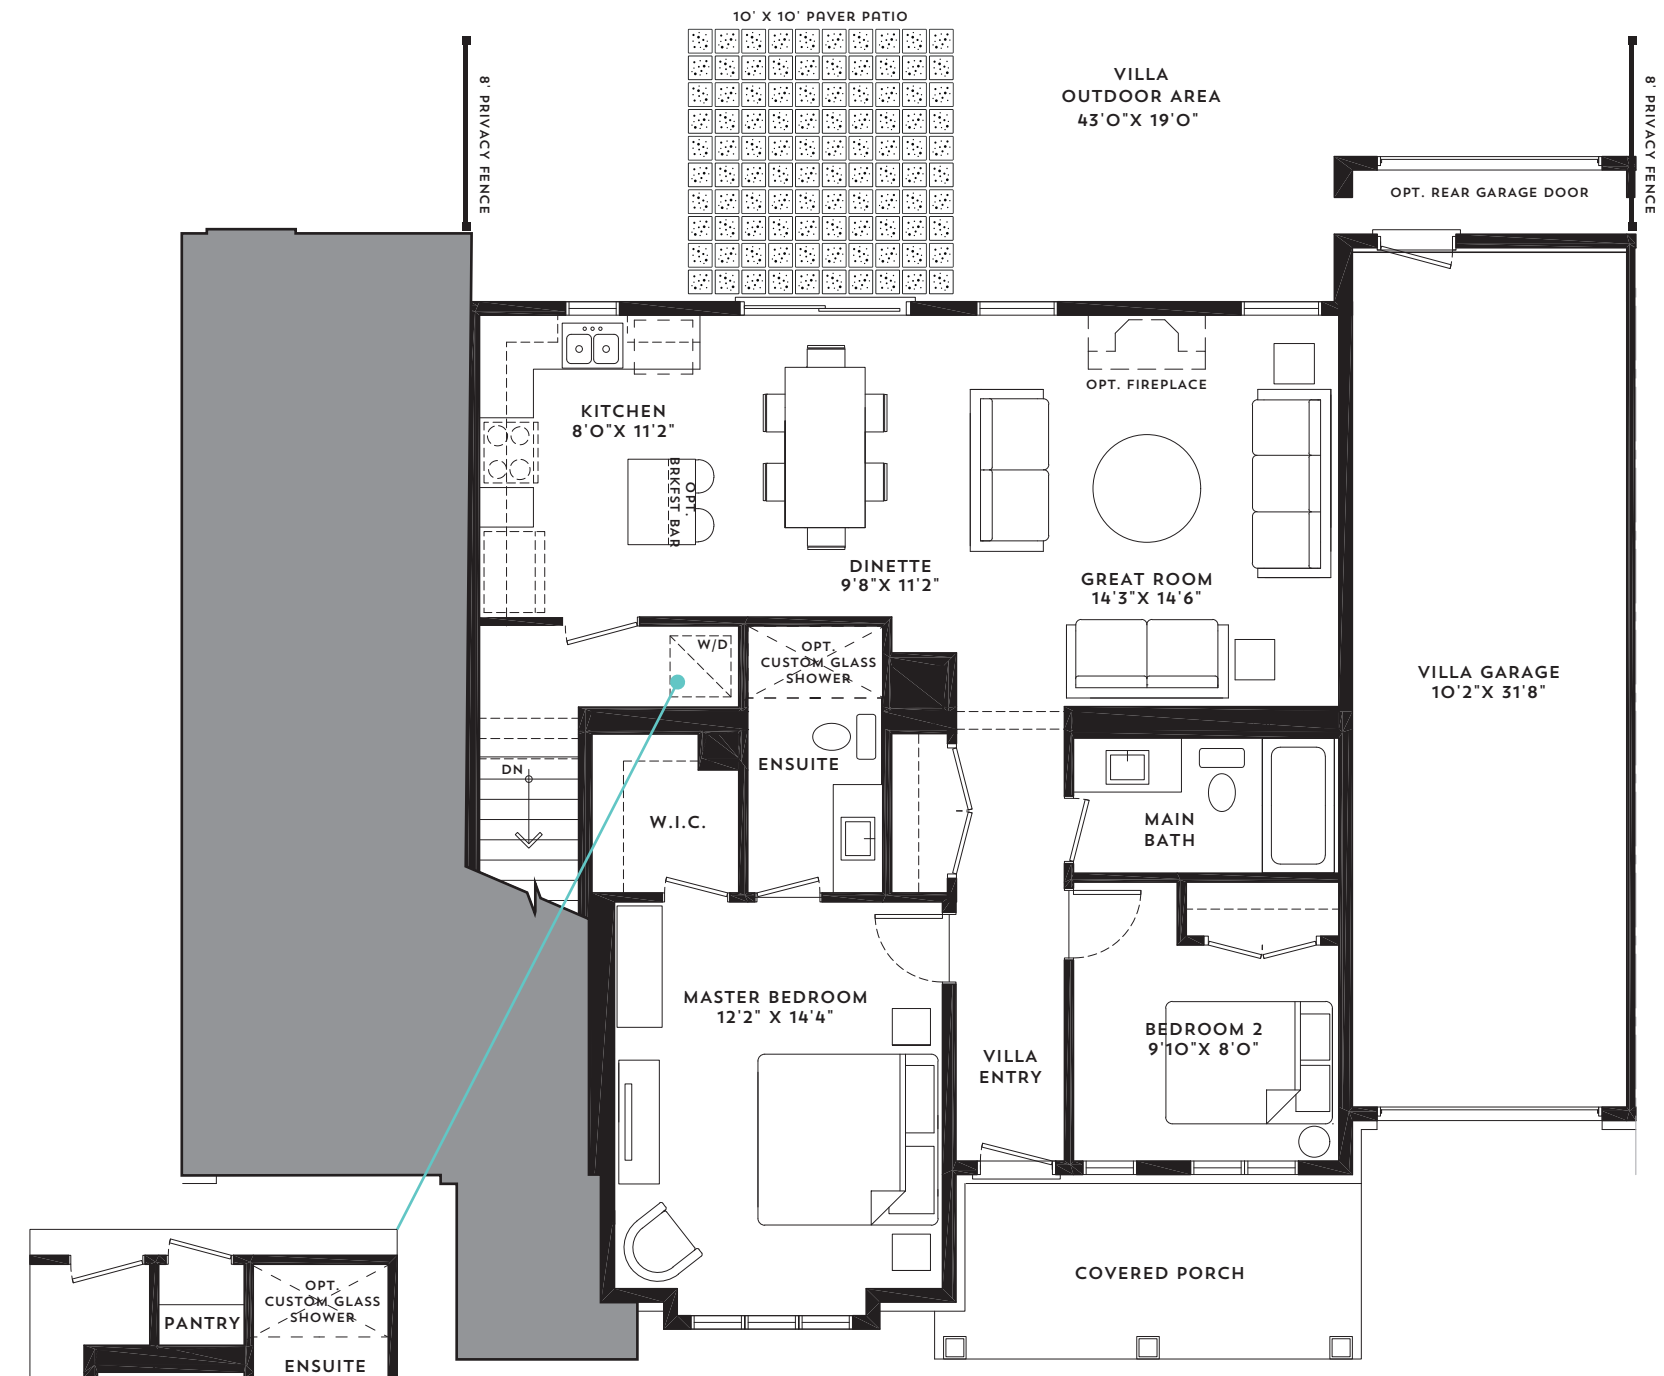

OPT. PANTRY WITH BASEMENT LAUNDRY

▶ MAIN FLOOR

CRYSTAL BEACH