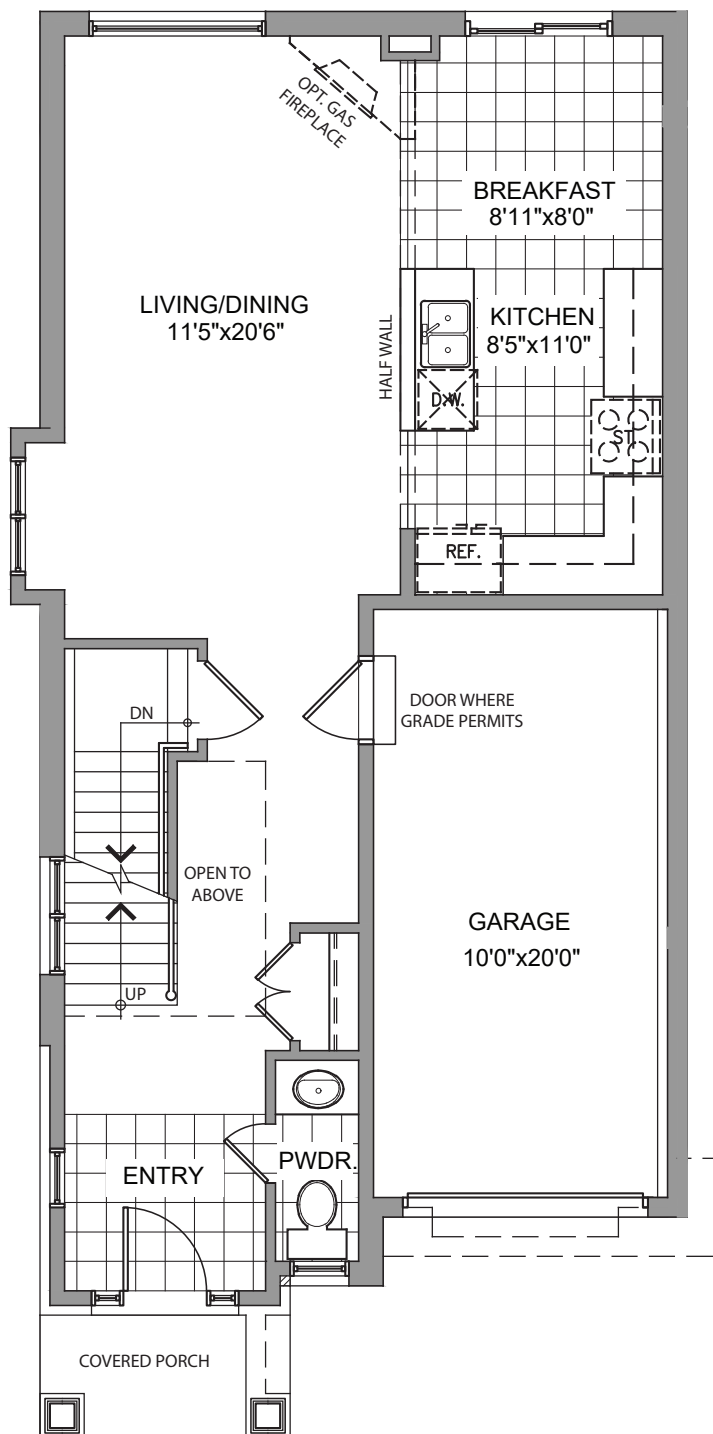

The Britannia Single

1,618 SQFT

Available on Lot 11

marzhomes.com

Elevation is an artist concept and some items may vary.

The Britannia Single 1,618 SQFT

Available on lot 11

All elevations are artist concept and some items may vary. Floor plans are drawn to scale. Marz Homes reserves the right to make changes. E.&O.E.