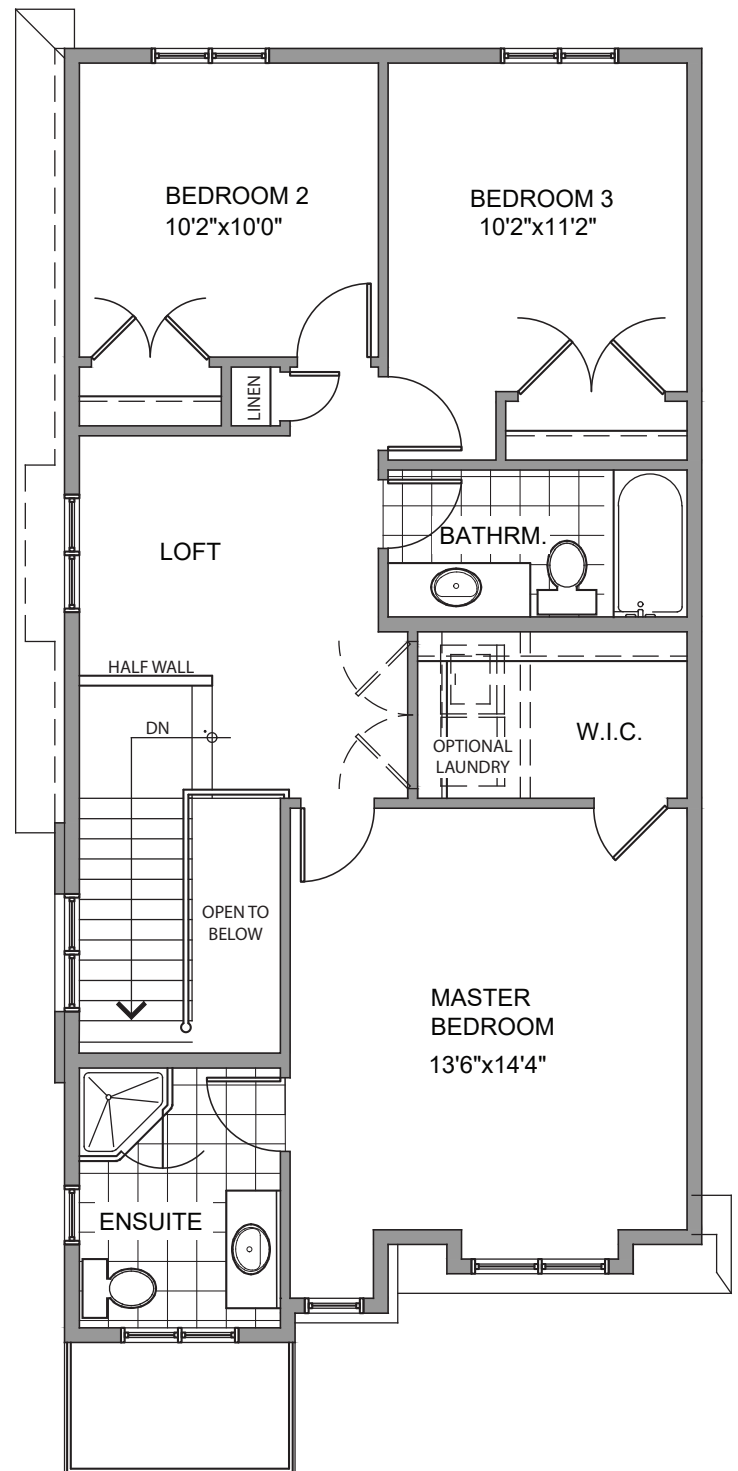

The Britannia Single

1,618 SQFT

Available on Lot 11

marzhomes.com

Elevation is an artist concept and some items may vary.

The Britannia Single 1,618 SQFT

Available on lot 11

All elevations are artist concept and some items may vary. Floor plans are drawn to scale. Marz Homes reserves the right to make changes. E.&O.E.